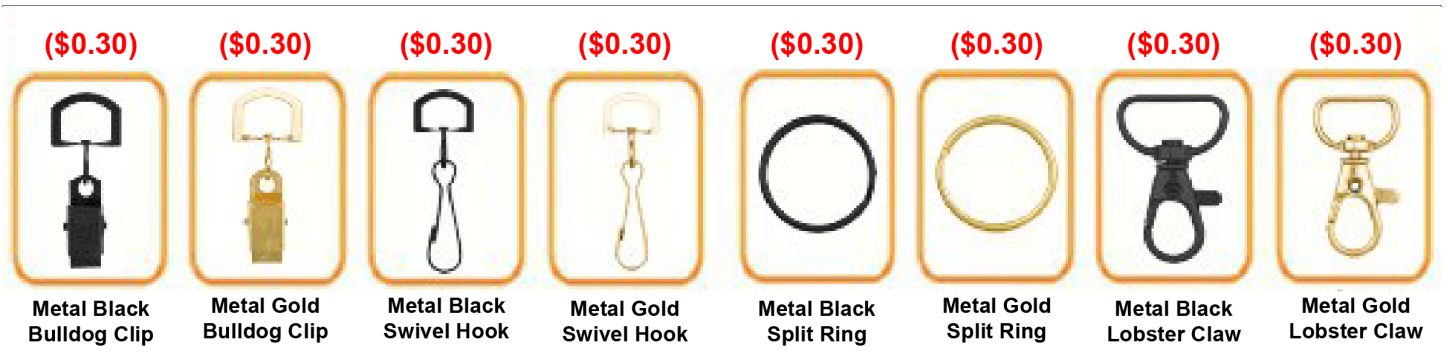

5/8 inch Full Color Lanyard-A

Product #	FL984-MS-5/8A
Material	Heat Transfer Polyester Material
Imprint	Dye - Sublimated
Additional Options	<p>Add Another Lanyard Color : \$50(P)</p> <p>Add Individual Bag: \$0.08/ each (P)</p> <p>Second clip attachment on lanyards: \$0.40/each(P) (CL-01 to CL-05)</p> <p>Second clip attachment on lanyards: \$0.80/each(P) (CL-06 to CL-09)</p> <p>Digital Proof: \$20(P)(Required)</p> <p>Add metal crimp - \$0.10(P)/each</p> <p>Imprint area of ID reel is around 20mm in diameter.</p> <p>View Printable Size Chart:Click Here</p>
Prices Include	<p>FREE Set-up</p> <p>FREE PMS Color Match</p>
Color	Additional color will be counted as a separate order. View PMS Colors (click here for PMS color chart)

Product Price

Cost/Q uantity	100	200	300	500	1000	3000	5000	10000	20000
Cost on P	\$1.496	\$1.3	\$1.1	\$0.918	\$0.778	\$0.73	\$0.7	\$0.64	\$0.62

STOCK COLORS

Attachment(Price On a P)

Gold & Black Metal Clip Attachment(Price On a P)

Newly Arrived Clip Attachment(Price On a P)

Carabiner Keychain Attachments(Price On a P)

(+\$0.60)

Silver

(+\$0.60)

Black

(+\$0.60)

Blue