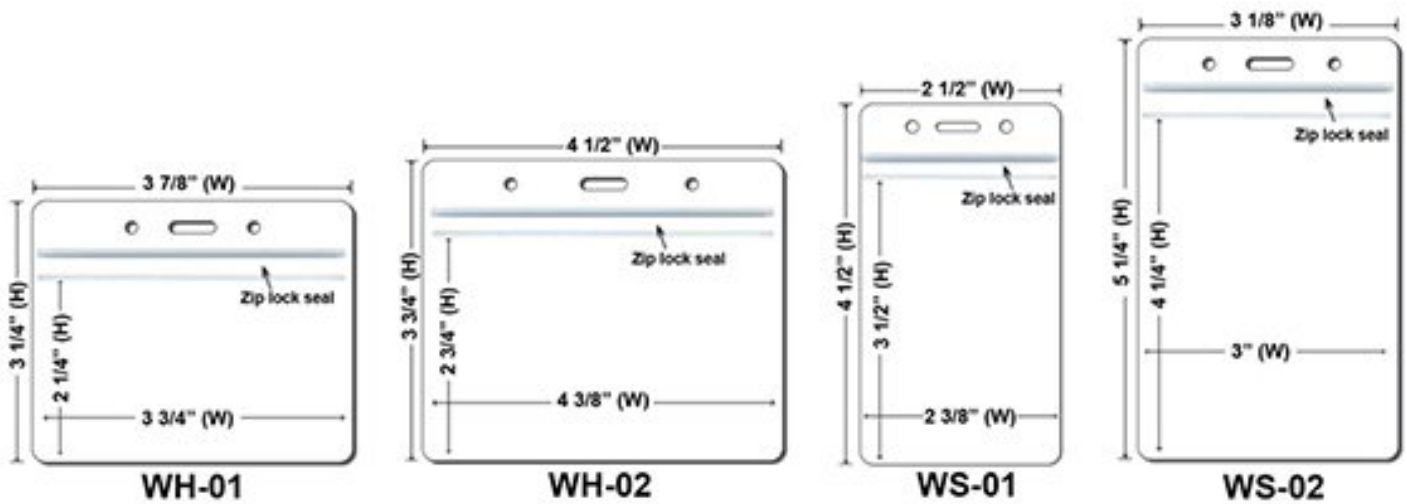

Plastic Badge Holders(Price On a P)

QTY	100-499	500-999	1000-1999	2000-4999	5000-9999	10000	25000
WS-01	$1.14	$0.60	$0.52	$0.48	$0.44	$0.42	$0.40
WS-02	$1.14	$0.60	$0.52	$0.48	$0.44	$0.42	$0.40
WH-01	$1.14	$0.60	$0.52	$0.48	$0.44	$0.42	$0.40
WH-02	$1.14	$0.60	$0.52	$0.48	$0.44	$0.42	$0.40

Vertical & Horizontal Haux Leather Badge Holders(Price On a P)