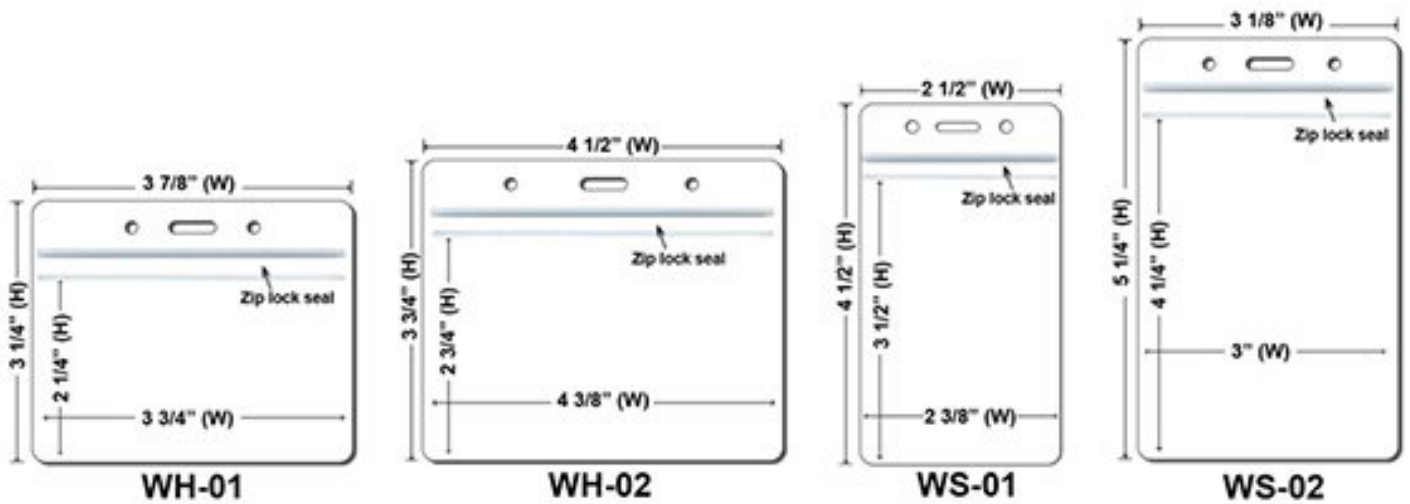

Plastic Badge Holders(Price On a P)

QTY	100-499	500-999	1000-1999	2000-4999	5000-9999	10000	25000
WS-01	$1.14	$0.60	$0.52	$0.48	$0.44	$0.42	$0.40
WS-02	$1.14	$0.60	$0.52	$0.48	$0.44	$0.42	$0.40
WH-01	$1.14	$0.60	$0.52	$0.48	$0.44	$0.42	$0.40
WH-02	$1.14	$0.60	$0.52	$0.48	$0.44	$0.42	$0.40

Vertical & Horizontal Haux Leather Badge Holders(Price On a P)