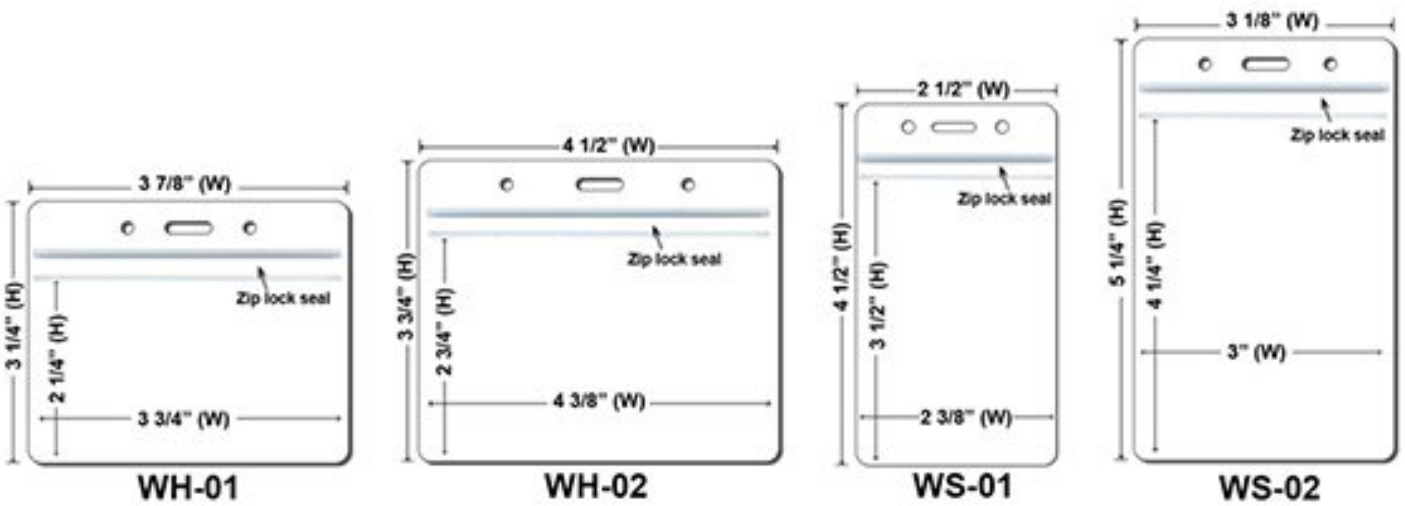

Plastic Badge Holders(Price On a P)

QTY	100-499	500-999	1000-1999	2000-4999	5000-9999	10000	25000
WS-01	$1.14	$0.60	$0.52	$0.48	$0.44	$0.42	$0.40
WS-02	$1.14	$0.60	$0.52	$0.48	$0.44	$0.42	$0.40
WH-01	$1.14	$0.60	$0.52	$0.48	$0.44	$0.42	$0.40
WH-02	$1.14	$0.60	$0.52	$0.48	$0.44	$0.42	$0.40

Vertical & Horizontal Haux Leather Badge Holders(Price On a P)