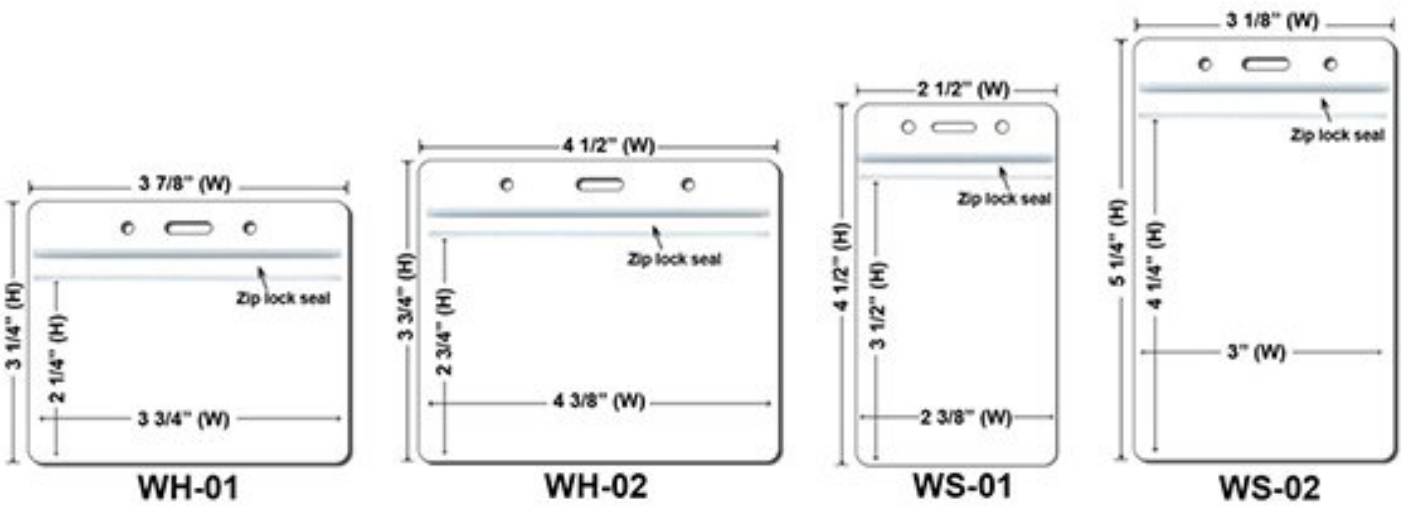

Full Color 1 inch Lanyard-B

Product #	FL984-1B
Material	Heat Transfer Polyester Material
Imprint	Dye - Sublimated
Additional Options	<p>Add Another Lanyard Color : \$50(P)</p> <p>Add Individual Bag: \$0.08/ each (P)</p> <p>Second clip attachment on lanyards: \$0.40/each(P) (CL-01 to CL-05)</p> <p>Second clip attachment on lanyards: \$0.80/each(P) (CL-06 to CL-09)</p> <p>Digital Proof: \$20(P)(Required)</p> <p>Add metal crimp - \$0.10(P)/each</p> <p>Imprint area of ID reel is around 20mm in diameter.</p> <p>View Printable Size Chart:Click Here</p>
Prices Include	<p>FREE Shipping</p> <p>FREE Set-up</p> <p>FREE PMS Color Match</p>
Color	Additional color will be counted as a separate order.

Purple

Extra Options(Price On a P)

Buckle Release

BreakaWay

Cell Phone Attachment

Lanyard stitching Options (Price On a P)

Plastic Badge Holders(Price On a P)

QTY	100-499	500-999	1000-1999	2000-4999	5000-9999	10000	25000
WS-01	\$1.14	\$0.60	\$0.52	\$0.48	\$0.44	\$0.42	\$0.40
WS-02	\$1.14	\$0.60	\$0.52	\$0.48	\$0.44	\$0.42	\$0.40
WH-01	\$1.14	\$0.60	\$0.52	\$0.48	\$0.44	\$0.42	\$0.40
WH-02	\$1.14	\$0.60	\$0.52	\$0.48	\$0.44	\$0.42	\$0.40