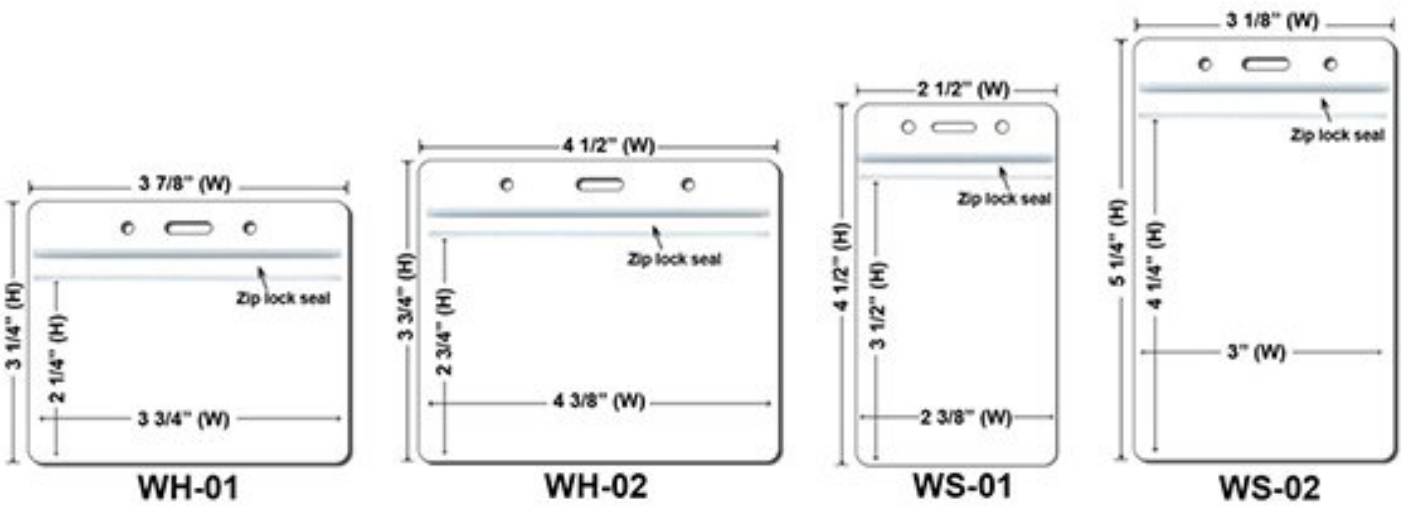

Extra Options(Price On a P)

Buckle Release

BreakaWay

Cell Phone Attachment

**Lanyard stitching Options
(Price On a P)**

Plastic Badge Holders(Price On a P)

QTY	100-499	500-999	1000-1999	2000-4999	5000-9999	10000	25000
WS-01	\$1.14	\$0.60	\$0.52	\$0.48	\$0.44	\$0.42	\$0.40
WS-02	\$1.14	\$0.60	\$0.52	\$0.48	\$0.44	\$0.42	\$0.40
WH-01	\$1.14	\$0.60	\$0.52	\$0.48	\$0.44	\$0.42	\$0.40
WH-02	\$1.14	\$0.60	\$0.52	\$0.48	\$0.44	\$0.42	\$0.40