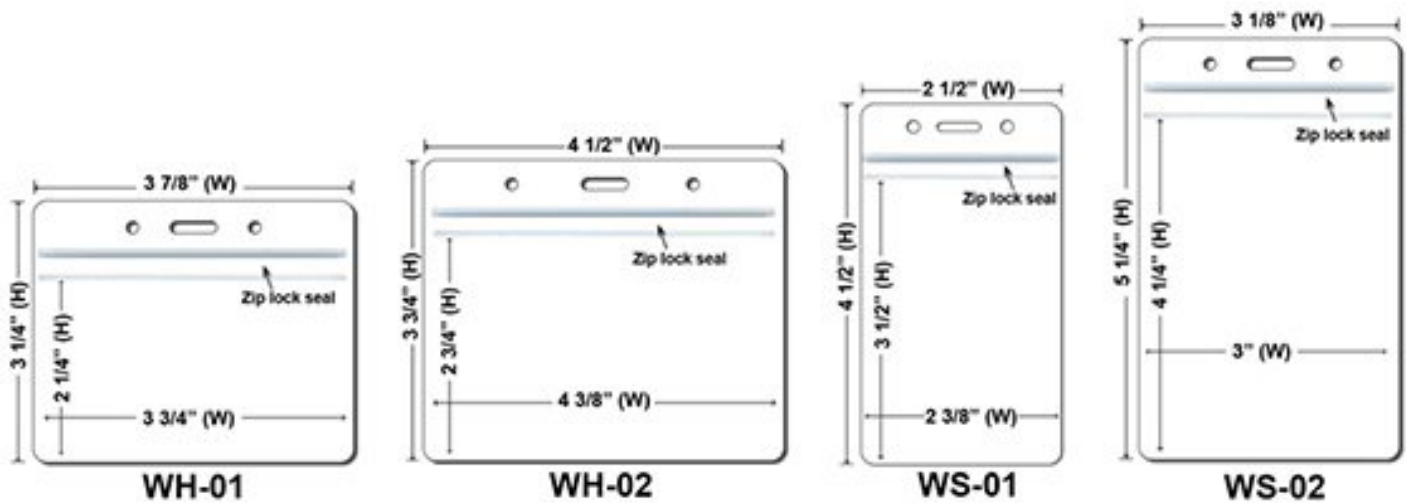

Safety Breakaway
.20 / Each

BreakaWay

Cell Phone Attachment
.40 / Each

Cell Phone Attachment

**Lanyard stitching Options
(Price On a P)**

Free

(+\$0.10)

(+\$0.10)

(+\$0.18)

(+\$0.18)

Sewing

Metal Nail

Metal Clip

Metal Bead

Length Adjuster

Plastic Badge Holders(Price On a P)