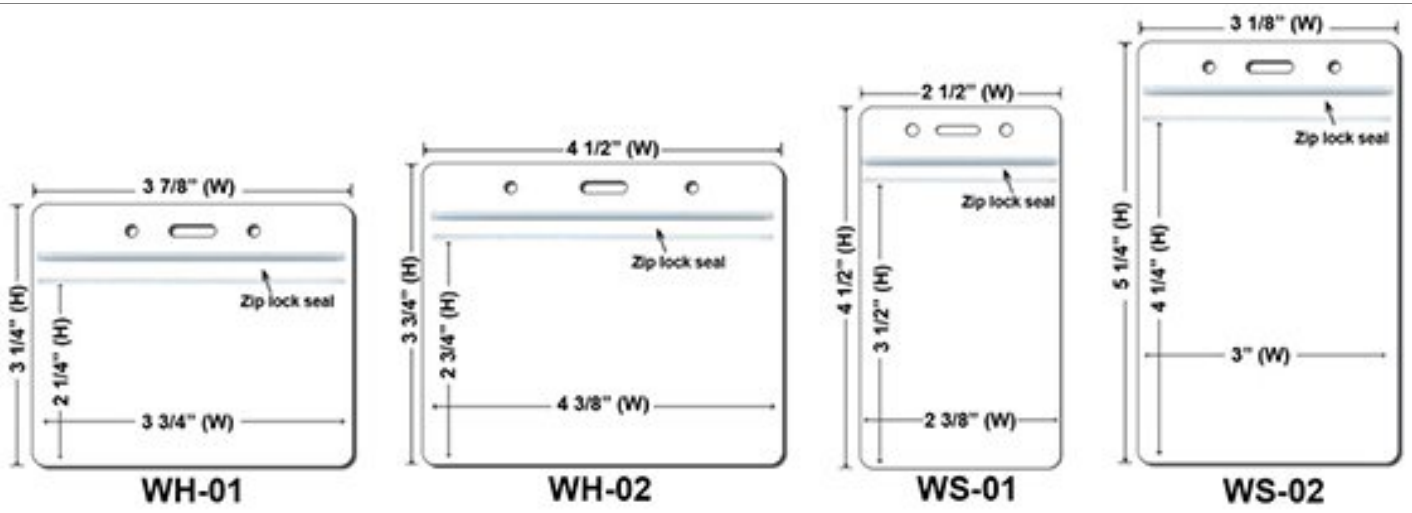

(+\$0.60)

Purple

Extra Options(Price On a P)

Buckle Release

BreakaWay

Cell Phone Attachment

**Lanyard stitching Options
(Price On a P)**

Plastic Badge Holders(Price On a P)