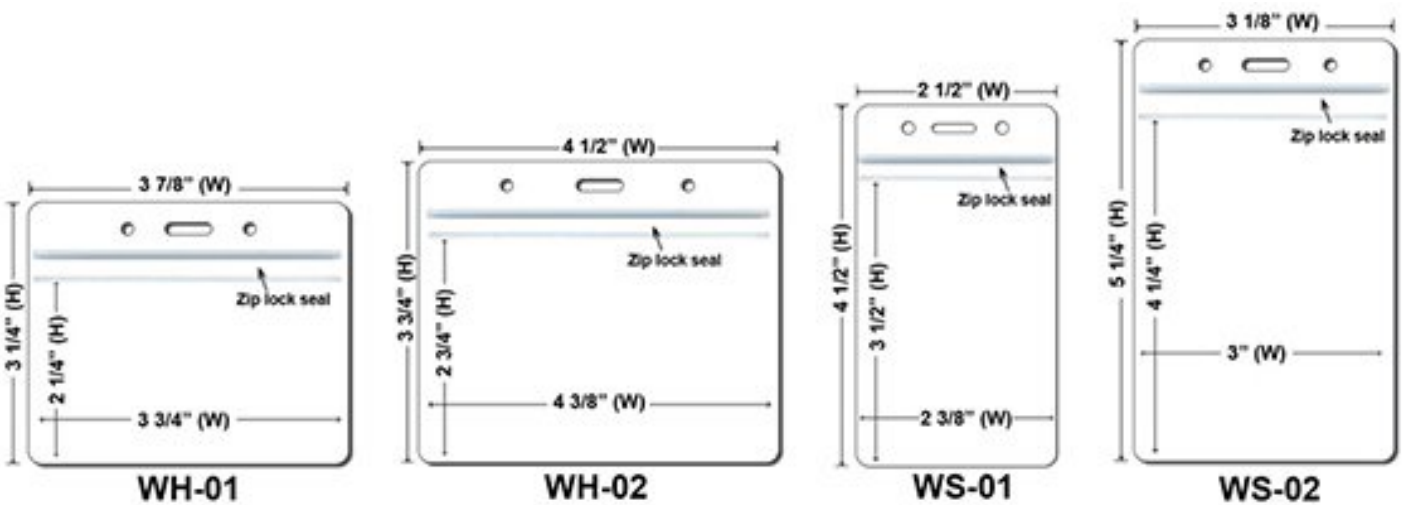

Buckle Release

BreakaWay

Cell Phone Attachment

**Lanyard stitching Options
(Price On a P)**

Plastic Badge Holders(Price On a P)

QTY	100-499	500-999	1000-1999	2000-4999	5000-9999	10000	25000
-----	---------	---------	-----------	-----------	-----------	-------	-------

WS-01	\$1.14	\$0.60	\$0.52	\$0.48	\$0.44	\$0.42	\$0.40
WS-02	\$1.14	\$0.60	\$0.52	\$0.48	\$0.44	\$0.42	\$0.40
WH-01	\$1.14	\$0.60	\$0.52	\$0.48	\$0.44	\$0.42	\$0.40
WH-02	\$1.14	\$0.60	\$0.52	\$0.48	\$0.44	\$0.42	\$0.40