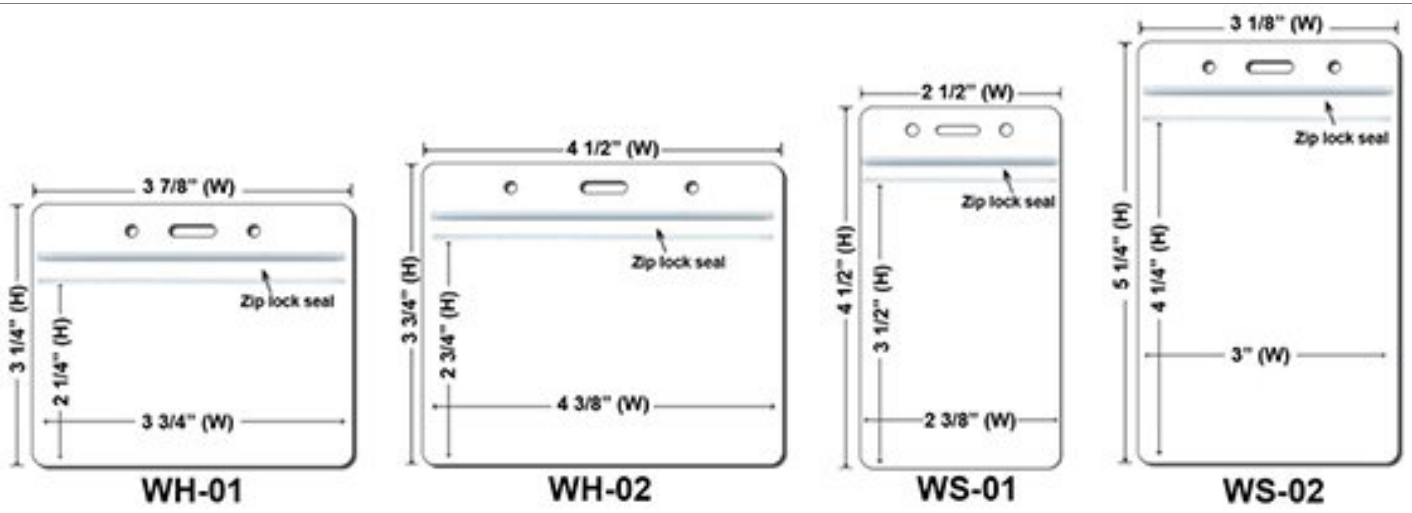

Buckle Release

BreakaWay

Cell Phone Attachment

**Lanyard stitching Options  
(Price On a P)**

**Plastic Badge Holders(Price On a P)**

QTY	100-499	500-999	1000-1999	2000-4999	5000-9999	10000	25000
WS-01	\$1.14	\$0.60	\$0.52	\$0.48	\$0.44	\$0.42	\$0.40
WS-02	\$1.14	\$0.60	\$0.52	\$0.48	\$0.44	\$0.42	\$0.40
WH-01	\$1.14	\$0.60	\$0.52	\$0.48	\$0.44	\$0.42	\$0.40
WH-02	\$1.14	\$0.60	\$0.52	\$0.48	\$0.44	\$0.42	\$0.40