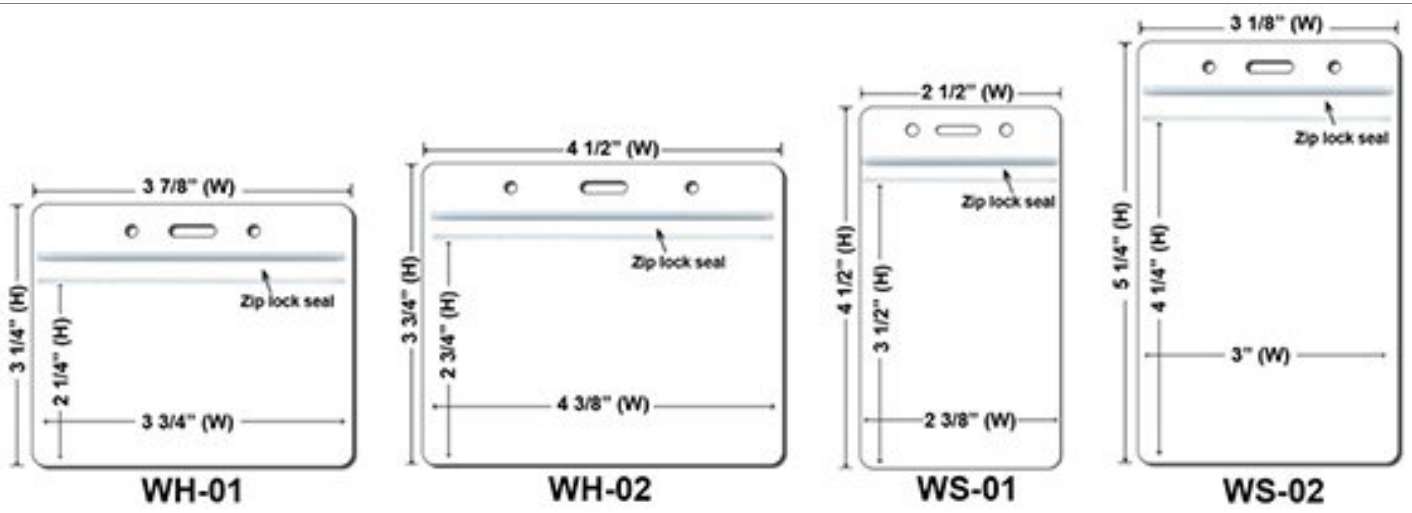

Buckle Release

BreakaWay

Cell Phone Attachment

**Lanyard stitching Options
(Price On a P)**

Plastic Badge Holders(Price On a P)

QTY	100-499	500-999	1000-1999	2000-4999	5000-9999	10000	25000
WS-01	\$1.14	\$0.60	\$0.52	\$0.48	\$0.44	\$0.42	\$0.40
WS-02	\$1.14	\$0.60	\$0.52	\$0.48	\$0.44	\$0.42	\$0.40
WH-01	\$1.14	\$0.60	\$0.52	\$0.48	\$0.44	\$0.42	\$0.40
WH-02	\$1.14	\$0.60	\$0.52	\$0.48	\$0.44	\$0.42	\$0.40