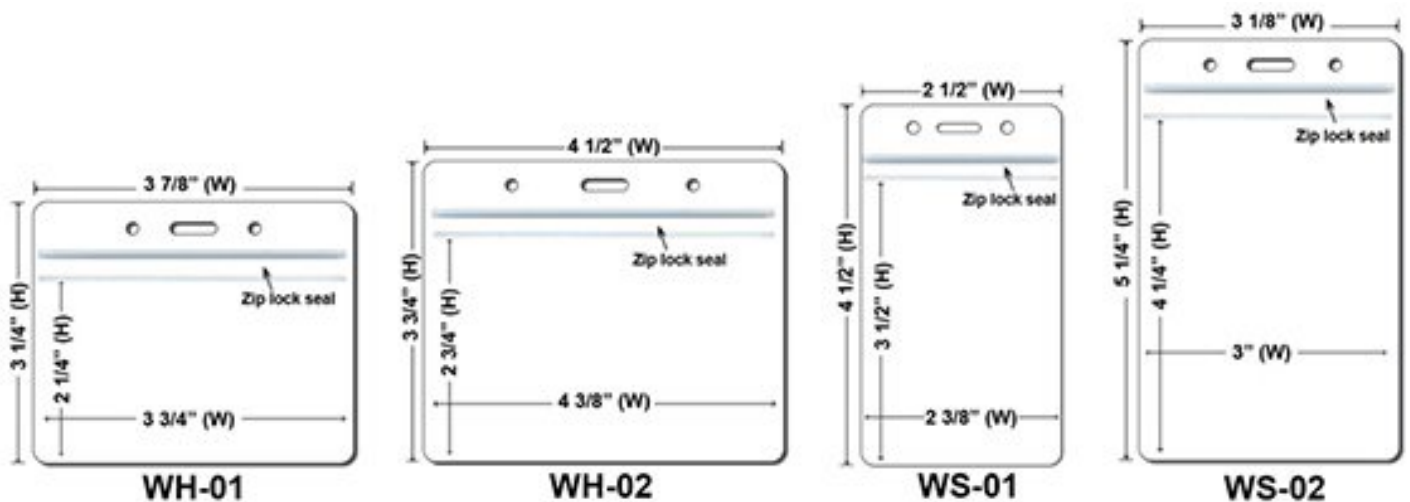

Buckle Release

BreakaWay

Cell Phone Attachment

**Lanyard stitching Options
(Price On a P)**

Plastic Badge Holders(Price On a P)

| QTY | 100-499 | 500-999 | 1000-1999 | 2000-4999 | 5000-9999 | 10000 | 25000 |
|-------|---------|---------|-----------|-----------|-----------|--------|--------|
| WS-01 | \$1.14 | \$0.60 | \$0.52 | \$0.48 | \$0.44 | \$0.42 | \$0.40 |
| WS-02 | \$1.14 | \$0.60 | \$0.52 | \$0.48 | \$0.44 | \$0.42 | \$0.40 |
| WH-01 | \$1.14 | \$0.60 | \$0.52 | \$0.48 | \$0.44 | \$0.42 | \$0.40 |
| WH-02 | \$1.14 | \$0.60 | \$0.52 | \$0.48 | \$0.44 | \$0.42 | \$0.40 |