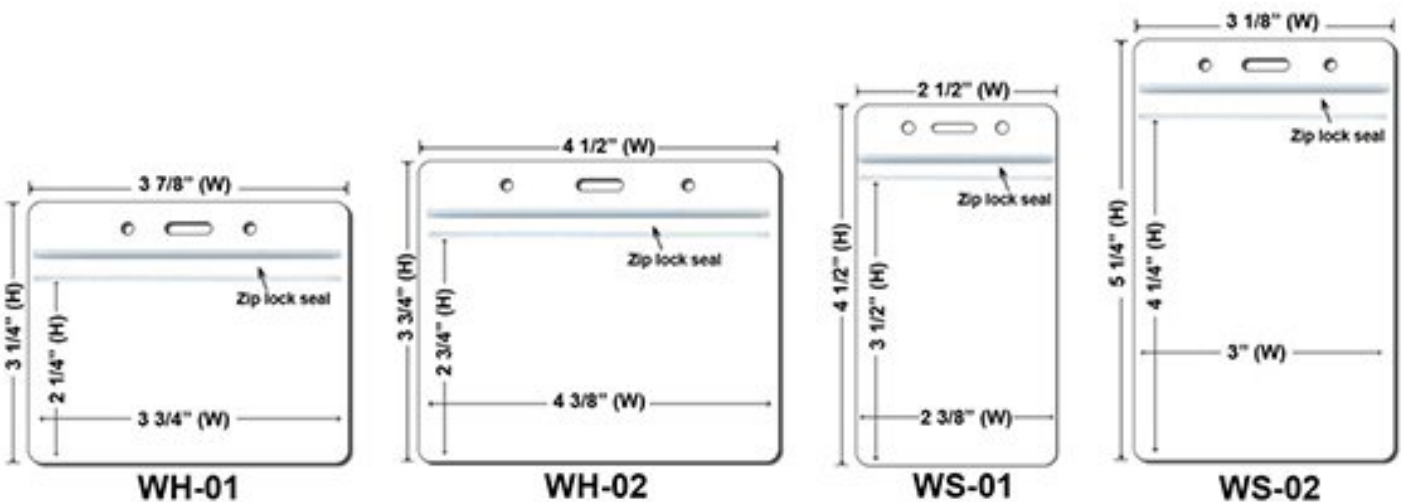

---

Buckle Release

BreakaWay

Cell Phone Attachment

**Lanyard stitching Options  
(Price On a P)**

**Plastic Badge Holders(Price On a P)**

QTY	100-499	500-999	1000-1999	2000-4999	5000-9999	10000	25000
WS-01	\$1.14	\$0.60	\$0.52	\$0.48	\$0.44	\$0.42	\$0.40
WS-02	\$1.14	\$0.60	\$0.52	\$0.48	\$0.44	\$0.42	\$0.40
WH-01	\$1.14	\$0.60	\$0.52	\$0.48	\$0.44	\$0.42	\$0.40
WH-02	\$1.14	\$0.60	\$0.52	\$0.48	\$0.44	\$0.42	\$0.40