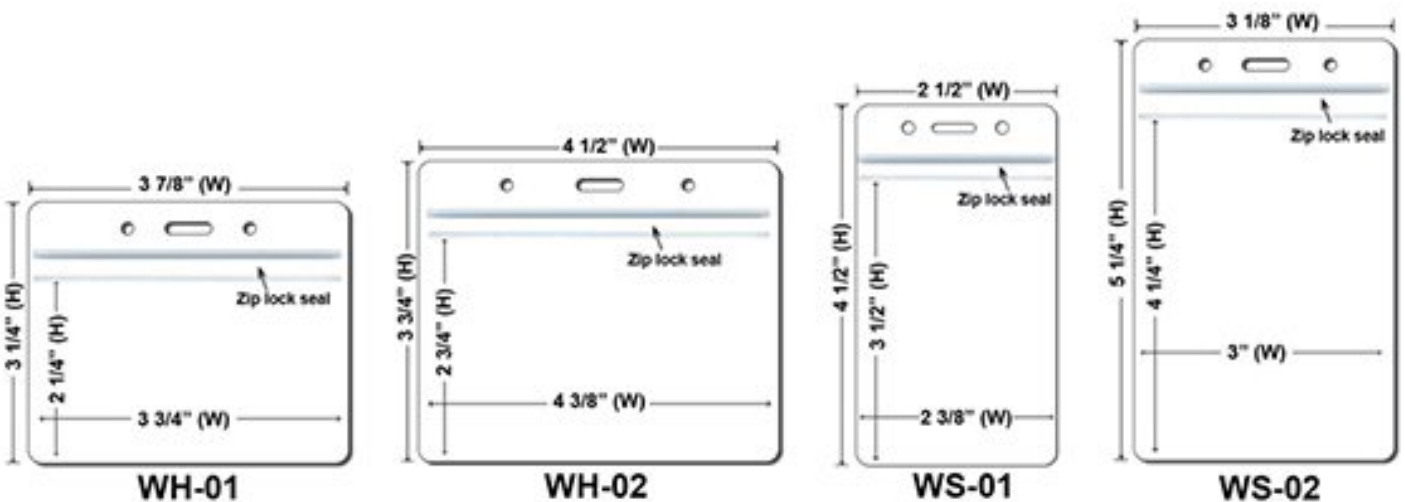

Buckle Release

BreakaWay

Cell Phone Attachment

**Lanyard stitching Options
(Price On a P)**

Plastic Badge Holders(Price On a P)

| QTY | 100-499 | 500-999 | 1000-1999 | 2000-4999 | 5000-9999 | 10000 | 25000 |
|-------|---------|---------|-----------|-----------|-----------|--------|--------|
| WS-01 | \$1.14 | \$0.60 | \$0.52 | \$0.48 | \$0.44 | \$0.42 | \$0.40 |
| WS-02 | \$1.14 | \$0.60 | \$0.52 | \$0.48 | \$0.44 | \$0.42 | \$0.40 |
| WH-01 | \$1.14 | \$0.60 | \$0.52 | \$0.48 | \$0.44 | \$0.42 | \$0.40 |
| WH-02 | \$1.14 | \$0.60 | \$0.52 | \$0.48 | \$0.44 | \$0.42 | \$0.40 |