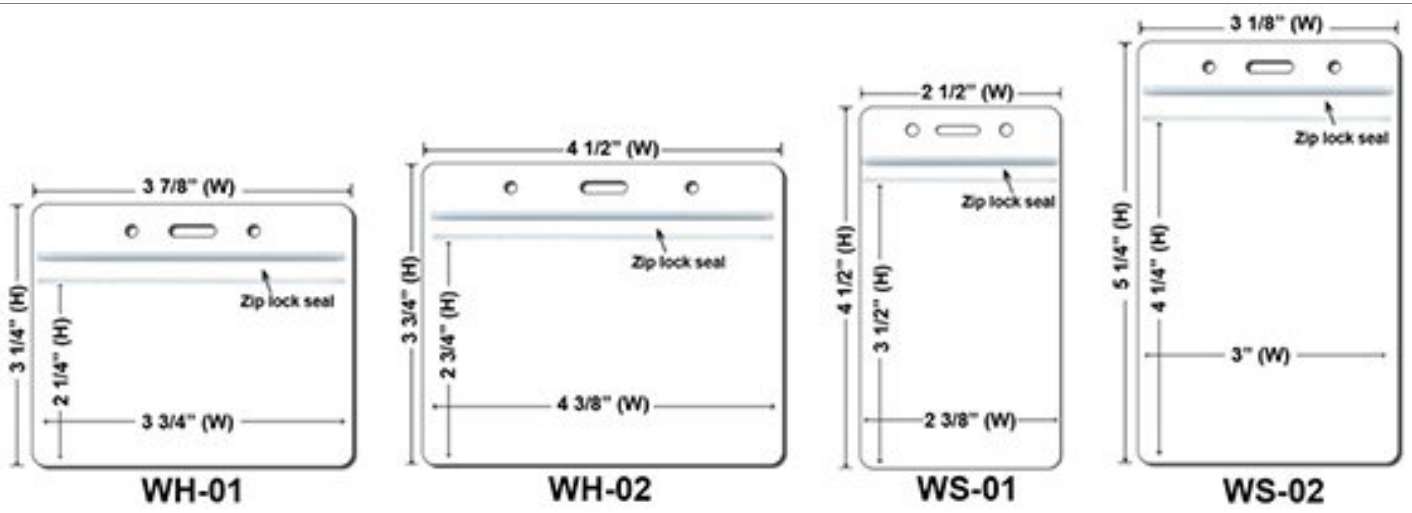

Buckle Release

BreakaWay

Cell Phone Attachment

**Lanyard stitching Options
(Price On a P)**

Plastic Badge Holders(Price On a P)

| QTY | 100-499 | 500-999 | 1000-1999 | 2000-4999 | 5000-9999 | 10000 | 25000 |
|-------|---------|---------|-----------|-----------|-----------|--------|--------|
| WS-01 | \$1.14 | \$0.60 | \$0.52 | \$0.48 | \$0.44 | \$0.42 | \$0.40 |
| WS-02 | \$1.14 | \$0.60 | \$0.52 | \$0.48 | \$0.44 | \$0.42 | \$0.40 |
| WH-01 | \$1.14 | \$0.60 | \$0.52 | \$0.48 | \$0.44 | \$0.42 | \$0.40 |
| WH-02 | \$1.14 | \$0.60 | \$0.52 | \$0.48 | \$0.44 | \$0.42 | \$0.40 |