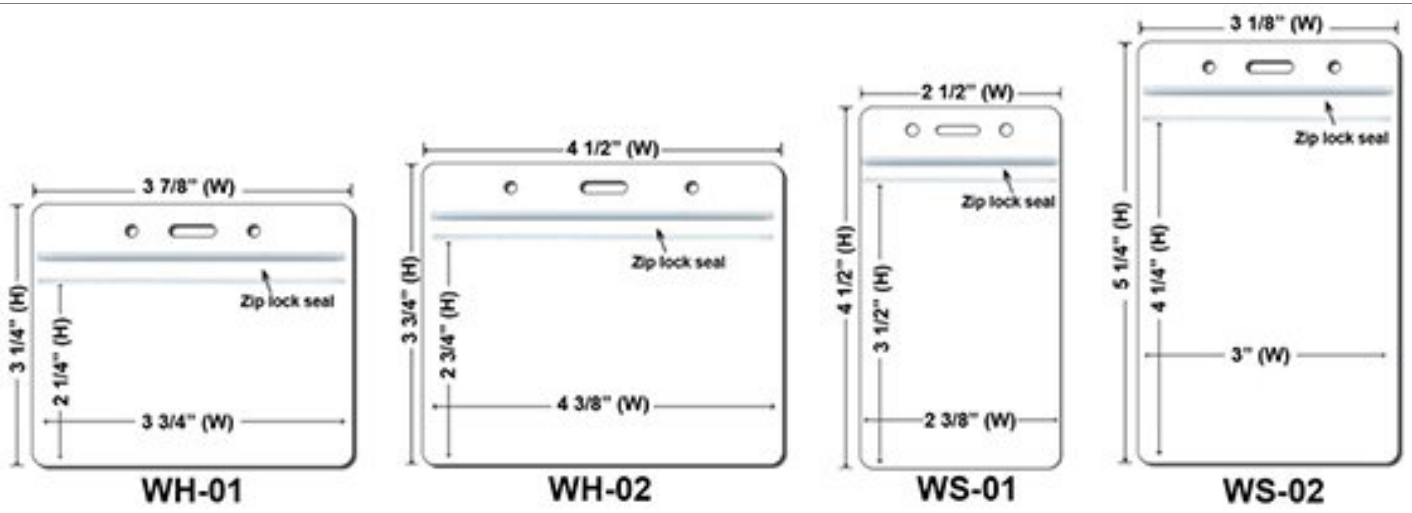

5/8 inch Nylon Lanyard-A

Product #	NL984-MS-5/8A
Material	Nylon
Imprint	Printed
Additional Options	<p>Add Another Lanyard Color:\$70(P) Additional Imprint Color: \$90(P) and \$0.06(P) per lanyard Non-stock Lanyard Colors (PMS): \$160(P) Add Individual Bag: \$0.08/each (P) Second clip attachment on lanyards: \$0.40/each(P) (CL-01 to CL-05) Second clip attachment on lanyards: \$0.80/each(P) (CL-06 to CL-09) Custom Packaging: Setup - \$380(P) & Runcharge - \$0.16/each(P)(For Eg:- 10000 bands : packed in 50 in each bag) Digital Proof: \$20(P)(Required) Add metal crimp - \$0.10(P)/each Only one message is free 2nd Message Mold: \$100(p) Reverse Side Printing: \$80(P) \$0.08/each (P) Mold Fee Breakdown:Click Here Imprint area of ID reel is around 20mm in diameter. View Printable Size Chart:Click Here</p>

Buckle Release

BreakaWay

Cell Phone Attachment

**Lanyard stitching Options
(Price On a P)**

Plastic Badge Holders(Price On a P)

QTY	100-499	500-999	1000-1999	2000-4999	5000-9999	10000	25000
WS-01	\$1.14	\$0.60	\$0.52	\$0.48	\$0.44	\$0.42	\$0.40
WS-02	\$1.14	\$0.60	\$0.52	\$0.48	\$0.44	\$0.42	\$0.40
WH-01	\$1.14	\$0.60	\$0.52	\$0.48	\$0.44	\$0.42	\$0.40
WH-02	\$1.14	\$0.60	\$0.52	\$0.48	\$0.44	\$0.42	\$0.40