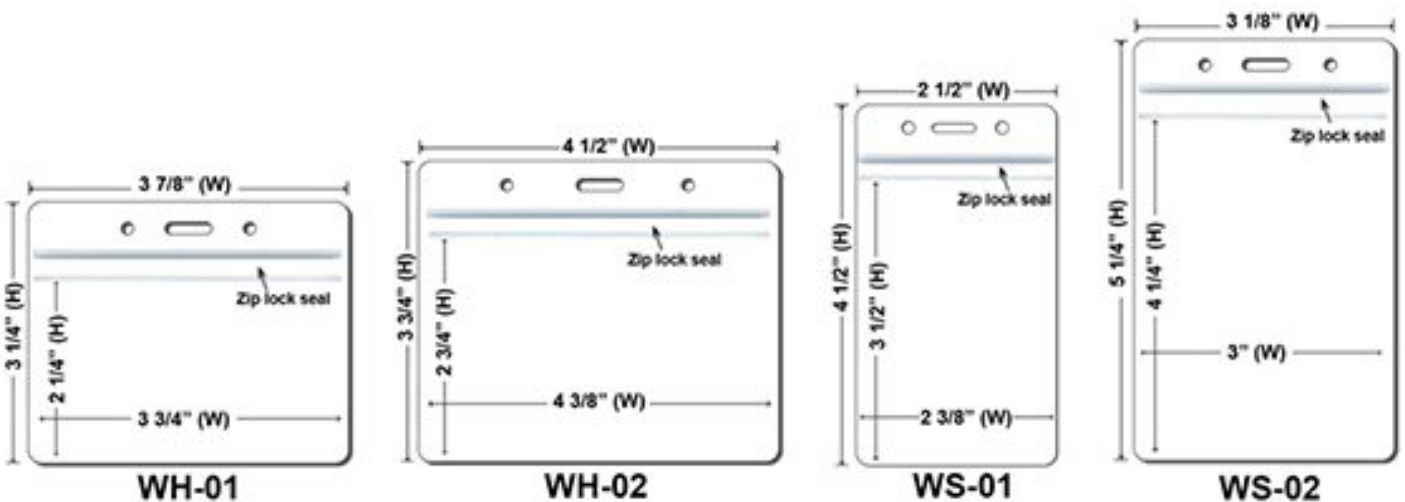

Buckle Release

BreakaWay

Cell Phone Attachment

**Lanyard stitching Options
(Price On a P)**

Plastic Badge Holders(Price On a P)

QTY	100-499	500-999	1000-1999	2000-4999	5000-9999	10000	25000
WS-01	\$1.14	\$0.60	\$0.52	\$0.48	\$0.44	\$0.42	\$0.40
WS-02	\$1.14	\$0.60	\$0.52	\$0.48	\$0.44	\$0.42	\$0.40
WH-01	\$1.14	\$0.60	\$0.52	\$0.48	\$0.44	\$0.42	\$0.40
WH-02	\$1.14	\$0.60	\$0.52	\$0.48	\$0.44	\$0.42	\$0.40