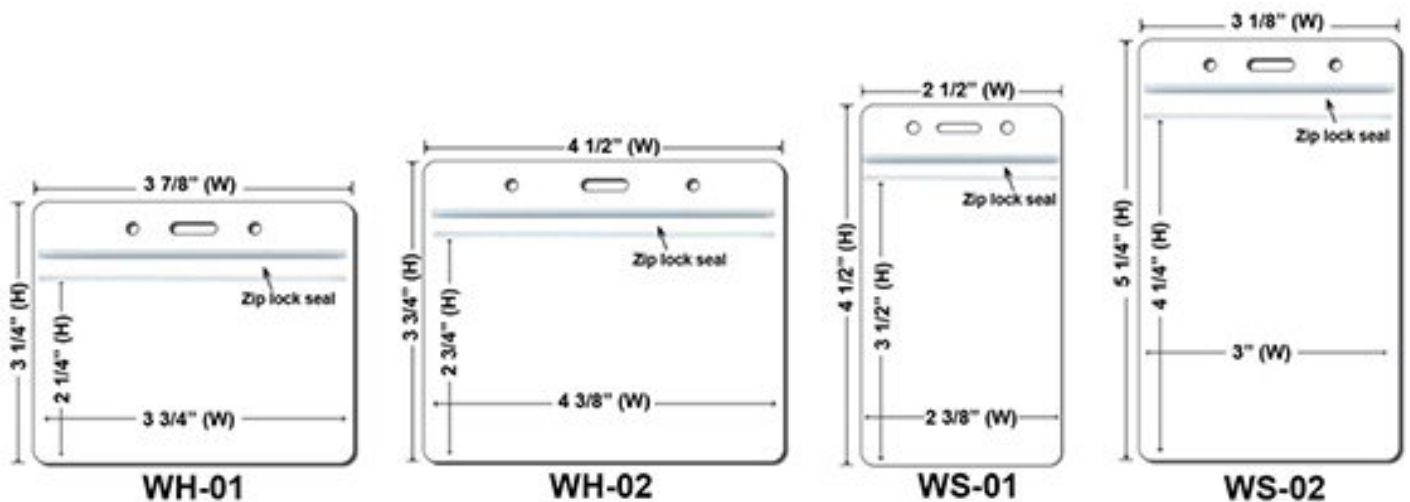

---

Buckle Release

BreakaWay

Cell Phone Attachment

**Lanyard stitching Options  
(Price On a P)**

**Plastic Badge Holders(Price On a P)**

| QTY   | 100-499 | 500-999 | 1000-1999 | 2000-4999 | 5000-9999 | 10000  | 25000  |
|-------|---------|---------|-----------|-----------|-----------|--------|--------|
| WS-01 | \$1.14  | \$0.60  | \$0.52    | \$0.48    | \$0.44    | \$0.42 | \$0.40 |
| WS-02 | \$1.14  | \$0.60  | \$0.52    | \$0.48    | \$0.44    | \$0.42 | \$0.40 |
| WH-01 | \$1.14  | \$0.60  | \$0.52    | \$0.48    | \$0.44    | \$0.42 | \$0.40 |
| WH-02 | \$1.14  | \$0.60  | \$0.52    | \$0.48    | \$0.44    | \$0.42 | \$0.40 |