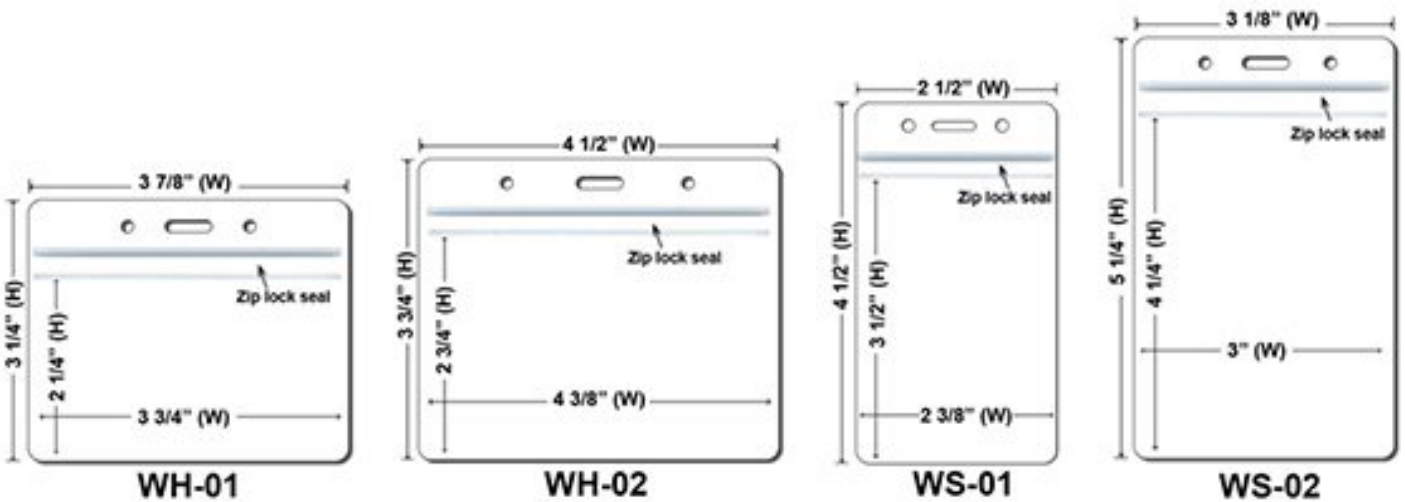

Buckle Release

Safety Breakaway
.20 / Each

BreakaWay

Cell Phone Attachment
.40 / Each

Cell Phone Attachment

Lanyard stitching Options
(Price On a P)

Plastic Badge Holders(Price On a P)

QTY	100-499	500-999	1000-1999	2000-4999	5000-9999	10000	25000
WS-01	\$1.14	\$0.60	\$0.52	\$0.48	\$0.44	\$0.42	\$0.40