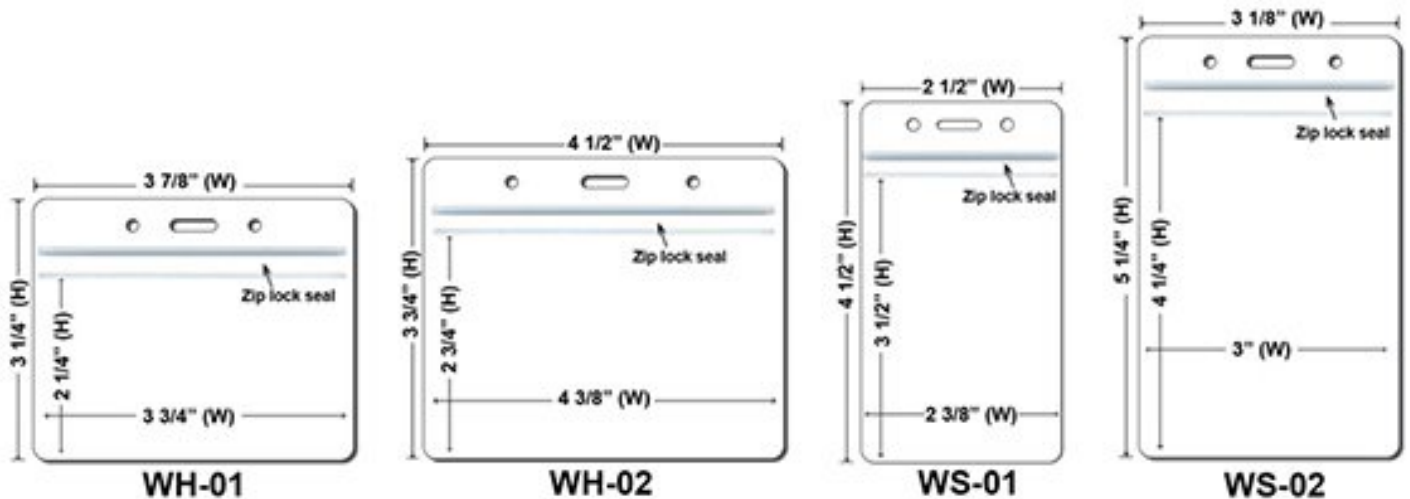

Plastic Badge Holders(Price On a P)

QTY	100-499	500-999	1000-1999	2000-4999	5000-9999	10000	25000
WS-01	$1.14	$0.60	$0.52	$0.48	$0.44	$0.42	$0.40
WS-02	$1.14	$0.60	$0.52	$0.48	$0.44	$0.42	$0.40
WH-01	$1.14	$0.60	$0.52	$0.48	$0.44	$0.42	$0.40
WH-02	$1.14	$0.60	$0.52	$0.48	$0.44	$0.42	$0.40

Vertical & Horizontal Haux Leather Badge Holders(Price On a P)

Qty	0-99	1000