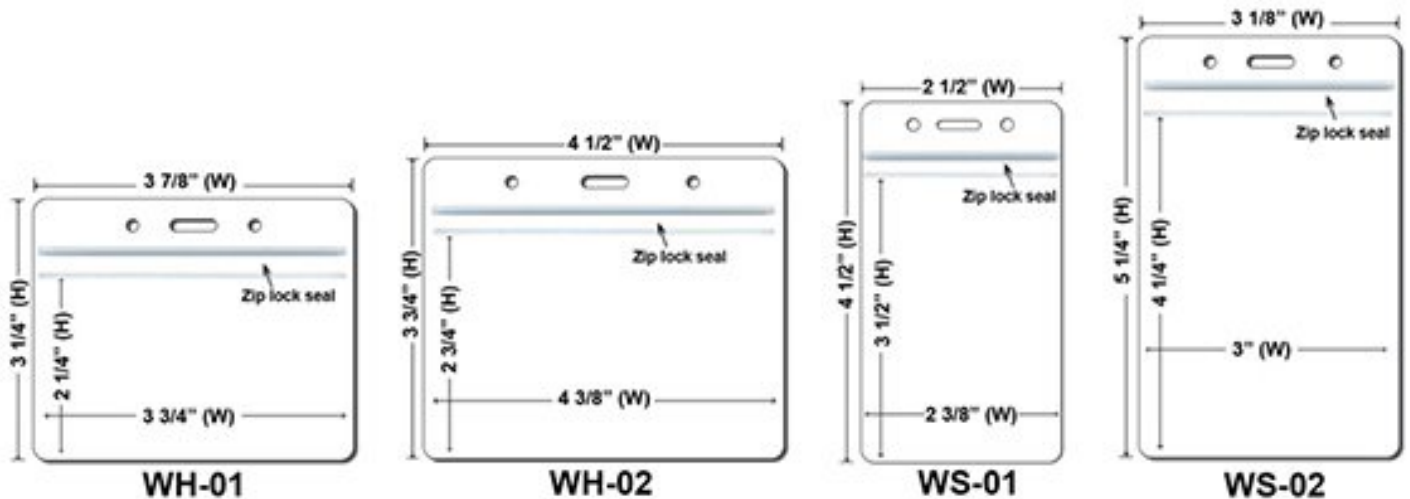

**Buckle Release**  
**.40 / Each**

Buckle Release

**Safety Breakaway**  
**.20 / Each**

BreakaWay

**Cell Phone Attachment**  
**.40 / Each**

Cell Phone Attachment

**Plastic Badge Holders(Price On a P)**

QTY	100-499	500-999	1000-1999	2000-4999	5000-9999	10000	25000
WS-01	\$1.14	\$0.60	\$0.52	\$0.48	\$0.44	\$0.42	\$0.40
WS-02	\$1.14	\$0.60	\$0.52	\$0.48	\$0.44	\$0.42	\$0.40
WH-01	\$1.14	\$0.60	\$0.52	\$0.48	\$0.44	\$0.42	\$0.40
WH-02	\$1.14	\$0.60	\$0.52	\$0.48	\$0.44	\$0.42	\$0.40