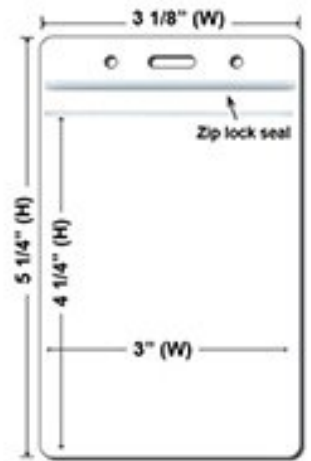

WS-02

QTY	100-499	500-999	1000-1999	2000-4999	5000-9999	10000	25000
WS-01	$1.14	$0.60	$0.52	$0.48	$0.44	$0.42	$0.40
WS-02	$1.14	$0.60	$0.52	$0.48	$0.44	$0.42	$0.40
WH-01	$1.14	$0.60	$0.52	$0.48	$0.44	$0.42	$0.40
WH-02	$1.14	$0.60	$0.52	$0.48	$0.44	$0.42	$0.40

Vertical & Horizontal Haux Leather Badge Holders(Price On a P)

Qty	0-99	100