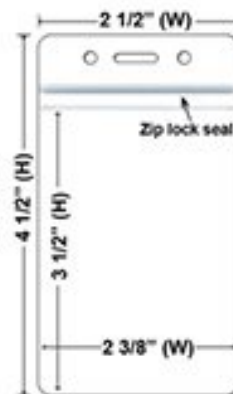

Plastic Badge Holders(Price On a P)

WS-01

QTY	100-499	500-999	1000-1999	2000-4999	5000-9999	10000	25000
WS-01	$1.14	$0.60	$0.52	$0.48	$0.44	$0.42	$0.40
WS-02	$1.14	$0.60	$0.52	$0.48	$0.44	$0.42	$0.40
WH-01	$1.14	$0.60	$0.52	$0.48	$0.44	$0.42	$0.40
WH-02	$1.14	$0.60	$0.52	$0.48	$0.44	$0.42	$0.40

Vertical & Horizontal Haux Leather Badge Holders(Price On a P)

Qty	0-99	100