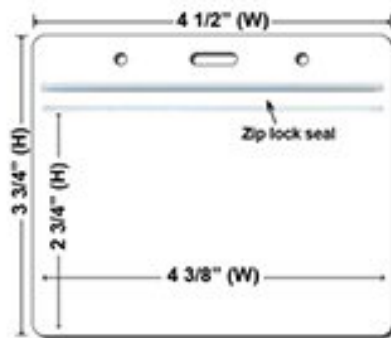

Plastic Badge Holders(Price On a P)

WH-02

QTY	100-499	500-999	1000-1999	2000-4999	5000-9999	10000	25000
WS-01	$1.14	$0.60	$0.52	$0.48	$0.44	$0.42	$0.40
WS-02	$1.14	$0.60	$0.52	$0.48	$0.44	$0.42	$0.40
WH-01	$1.14	$0.60	$0.52	$0.48	$0.44	$0.42	$0.40
WH-02	$1.14	$0.60	$0.52	$0.48	$0.44	$0.42	$0.40

Vertical & Horizontal Haux Leather Badge Holders(Price On a P)

Qty	0-99	100