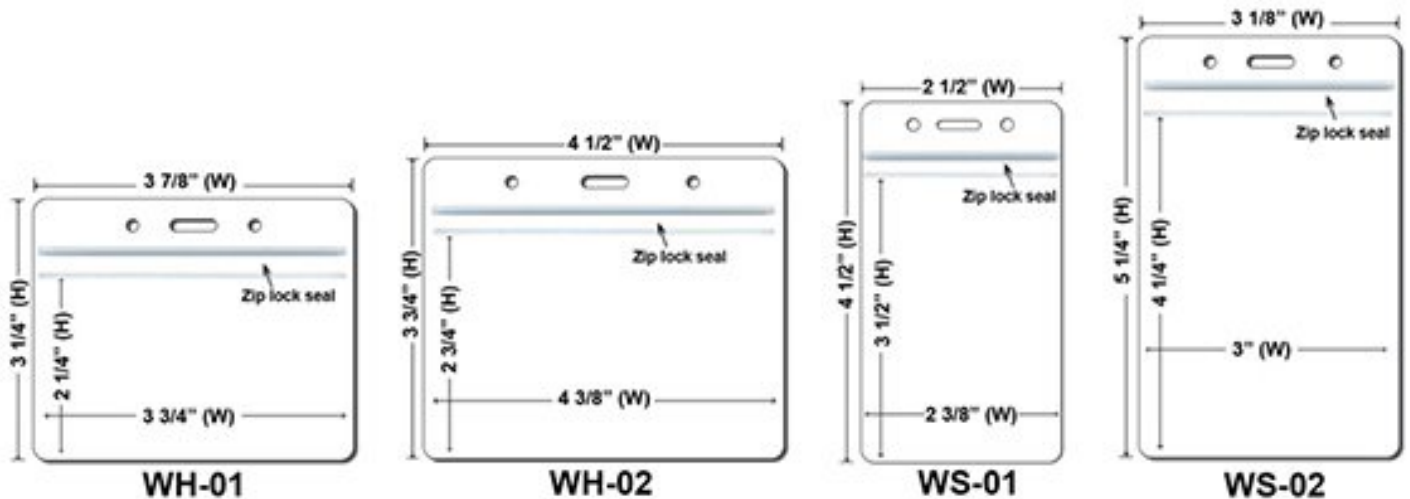

### Extra Options(Price On a P)

**Buckle Release**  
**.40 / Each**

Buckle Release

**Safety Breakaway**  
**.20 / Each**

BreakaWay

**Cell Phone Attachment**  
**.40 / Each**

Cell Phone Attachment

**Plastic Badge Holders(Price On a P)**