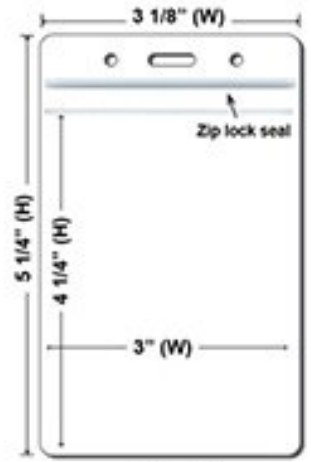

WS-02

QTY	100-499	500-999	1000-1999	2000-4999	5000-9999	10000	25000
WS-01	$1.14	$0.60	$0.52	$0.48	$0.44	$0.42	$0.40
WS-02	$1.14	$0.60	$0.52	$0.48	$0.44	$0.42	$0.40
WH-01	$1.14	$0.60	$0.52	$0.48	$0.44	$0.42	$0.40
WH-02	$1.14	$0.60	$0.52	$0.48	$0.44	$0.42	$0.40

Vertical & Horizontal Haux Leather Badge Holders(Price On a P)

Qty	0-99	1000