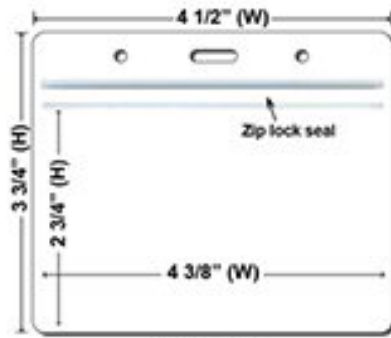

Plastic Badge Holders(Price On a P)

WH-02

QTY	100-499	500-999	1000-1999	2000-4999	5000-9999	10000	25000
WS-01	$1.14	$0.60	$0.52	$0.48	$0.44	$0.42	$0.40
WS-02	$1.14	$0.60	$0.52	$0.48	$0.44	$0.42	$0.40
WH-01	$1.14	$0.60	$0.52	$0.48	$0.44	$0.42	$0.40
WH-02	$1.14	$0.60	$0.52	$0.48	$0.44	$0.42	$0.40

Vertical & Horizontal Haux Leather Badge Holders(Price On a P)

Qty	0-99	100