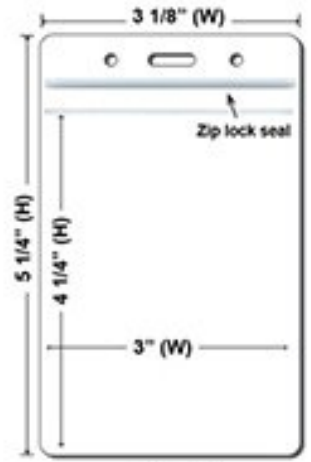

Cell Phone Attachment

Plastic Badge Holders(Price On a P)

WH-01

WH-02

WS-01

WS-02

QTY	100-499	500-999	1000-1999	2000-4999	5000-9999	10000	25000
WS-01	\$1.14	\$0.60	\$0.52	\$0.48	\$0.44	\$0.42	\$0.40
WS-02	\$1.14	\$0.60	\$0.52	\$0.48	\$0.44	\$0.42	\$0.40
WH-01	\$1.14	\$0.60	\$0.52	\$0.48	\$0.44	\$0.42	\$0.40
WH-02	\$1.14	\$0.60	\$0.52	\$0.48	\$0.44	\$0.42	\$0.40