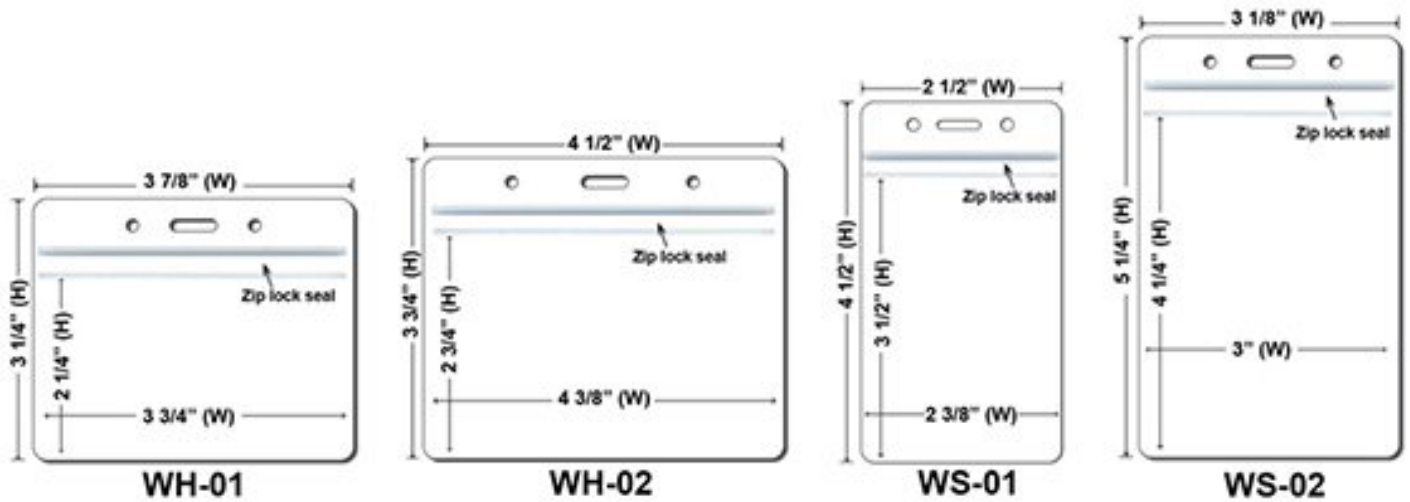

**Buckle Release**  
**.40 / Each**

Buckle Release

**Safety Breakaway**  
**.20 / Each**

BreakaWay

**Cell Phone Attachment**  
**.40 / Each**

Cell Phone Attachment

**Plastic Badge Holders(Price On a P)**

QTY	100-499	500-999	1000-1999	2000-4999	5000-9999	10000	25000
WS-01	\$1.14	\$0.60	\$0.52	\$0.48	\$0.44	\$0.42	\$0.40
WS-02	\$1.14	\$0.60	\$0.52	\$0.48	\$0.44	\$0.42	\$0.40
WH-01	\$1.14	\$0.60	\$0.52	\$0.48	\$0.44	\$0.42	\$0.40
WH-02	\$1.14	\$0.60	\$0.52	\$0.48	\$0.44	\$0.42	\$0.40