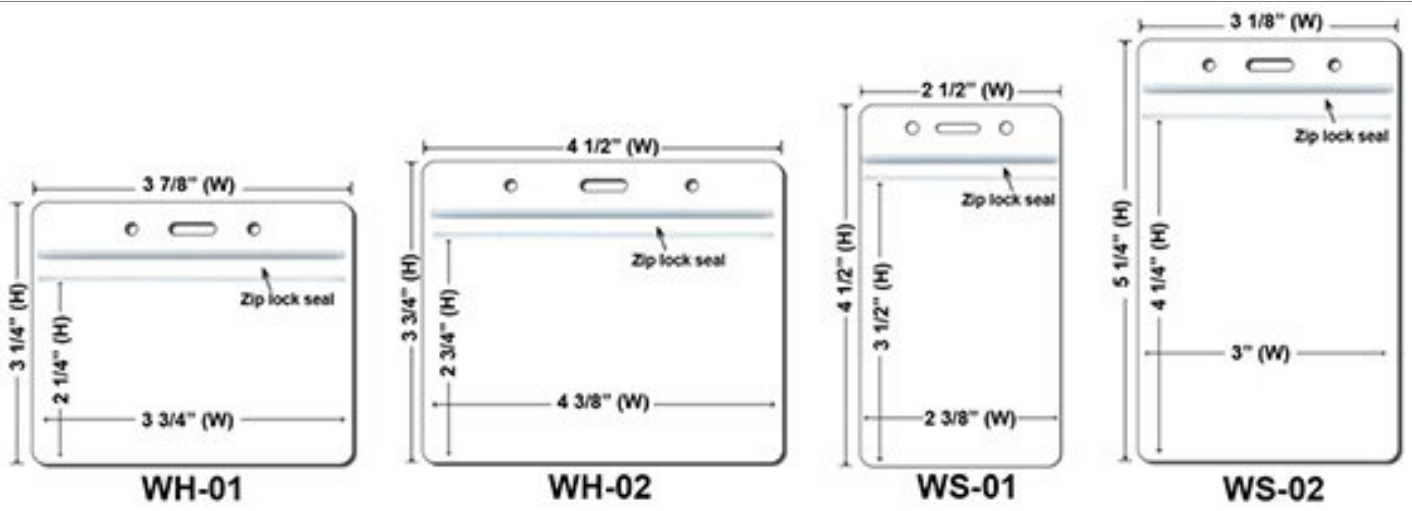

### Extra Options(Price On a P)

Buckle Release

BreakaWay

Cell Phone Attachment

**Lanyard stitching Options  
(Price On a P)**

**Plastic Badge Holders(Price On a P)**

QTY	100-499	500-999	1000-1999	2000-4999	5000-9999	10000	25000
WS-01	\$1.14	\$0.60	\$0.52	\$0.48	\$0.44	\$0.42	\$0.40
WS-02	\$1.14	\$0.60	\$0.52	\$0.48	\$0.44	\$0.42	\$0.40
WH-01	\$1.14	\$0.60	\$0.52	\$0.48	\$0.44	\$0.42	\$0.40
WH-02	\$1.14	\$0.60	\$0.52	\$0.48	\$0.44	\$0.42	\$0.40