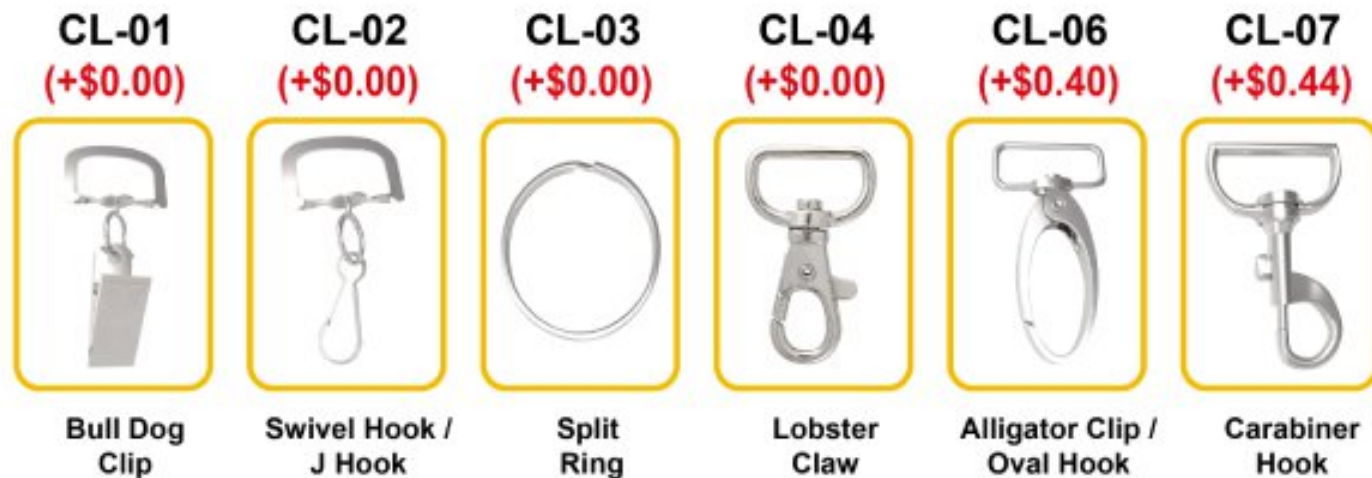

3/4 inch Polyester Lanyard-B

Product #	PL984-MS-3/4B
Material	Polyester
Imprint	Printed
Additional Options	<p>Add Another Lanyard Color:\$70(P) Additional Imprint Color: \$90(P) and \$0.06(P) per lanyard Second clip attachment on lanyards: \$0.40/each(P) (CL-01 to CL-05) Second clip attachment on lanyards: \$0.80/each(P) (CL-06 to CL-09) Non-stock Lanyard Colors (PMS): \$160 (P) Add Individual Bag: \$0.08/ each (P) Custom Packaging: Setup - \$380(P) & Runcharge - \$0.16/each(P)(For Eg:- 10000 bands : packed in 50 in each bag) Digital Proof: \$20(P)(Required) Add metal crimp - \$0.10(P)/each Only one message is free 2nd Message Mold: \$100(p) Reverse Side Printing: \$80(P) \$0.08/each (P) Mold Fee Breakdown:Click Here Imprint area of ID reel is around 20mm in diameter. View Printable Size Chart:Click Here</p>

STOCK COLORS

Attachment(Price On a P)

Gold & Black Metal Clip Attachment(Price On a P)

**Newly Arrived Clip
Attachment(Price On a P)**

Carabiner Keychain Attachments(Price On a P)

Extra Options(Price On a P)