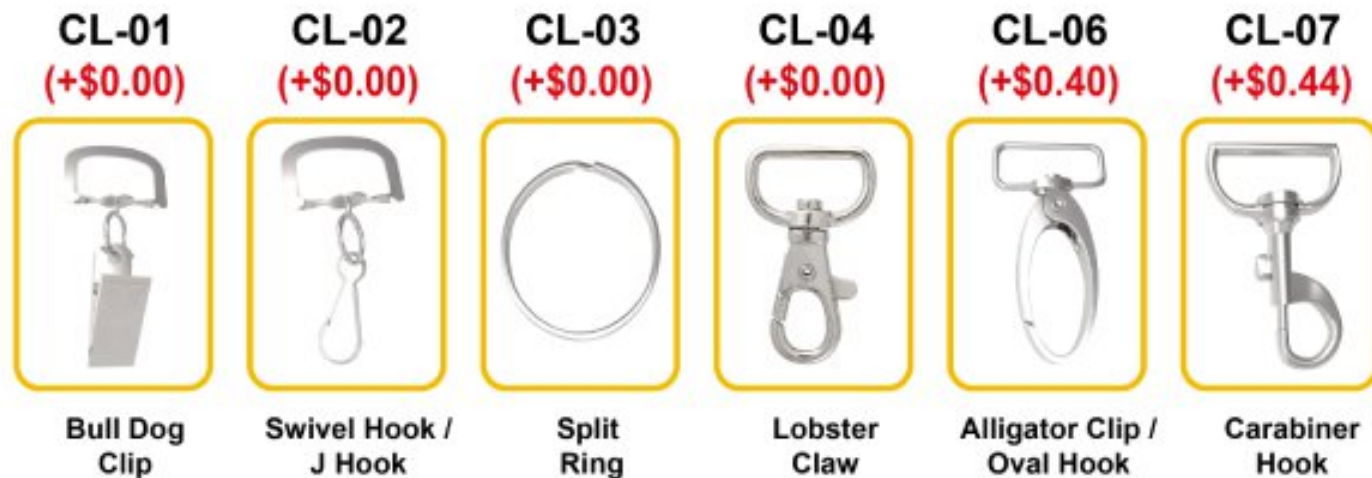

1 inch Polyester Lanyard-B

Product #	PL984-MS-1 inch
Material	Polyester
Imprint	Printed
Additional Options	<p>Add Another Lanyard Color:\$70(P)</p> <p>Additional Imprint Color: \$90(P) and \$0.06(P) per lanyard</p> <p>Second clip attachment on lanyards: \$0.40/each(P) (CL-01 to CL-05)</p> <p>Second clip attachment on lanyards: \$0.80/each(P) (CL-06 to CL-09)</p> <p>Non-stock Lanyard Colors (PMS): \$160 (P)</p> <p>Add Individual Bag: \$0.08/ each (P)</p> <p>Custom Packaging: Setup - \$380(P) & Runcharge - \$0.16/each(P)(For Eg:- 10000 bands : packed in 50 in each bag)</p> <p>Digital Proof: \$20(P)(Required)</p> <p>Add metal crimp - \$0.10(P)/each</p> <p>Only one message is free 2nd Message Mold: \$100(p)</p> <p>Reverse Side Printing: \$80(P) \$0.08/each (P)</p> <p>Mold Fee Breakdown:Click Here</p> <p>Imprint area of ID reel is around 20mm in diameter.</p> <p>View Printable Size Chart:Click Here</p>

STOCK COLORS

Attachment(Price On a P)

Gold & Black Metal Clip Attachment(Price On a P)

**Newly Arrived Clip
Attachment(Price On a P)**

Carabiner Keychain Attachments(Price On a P)

Extra Options(Price On a P)