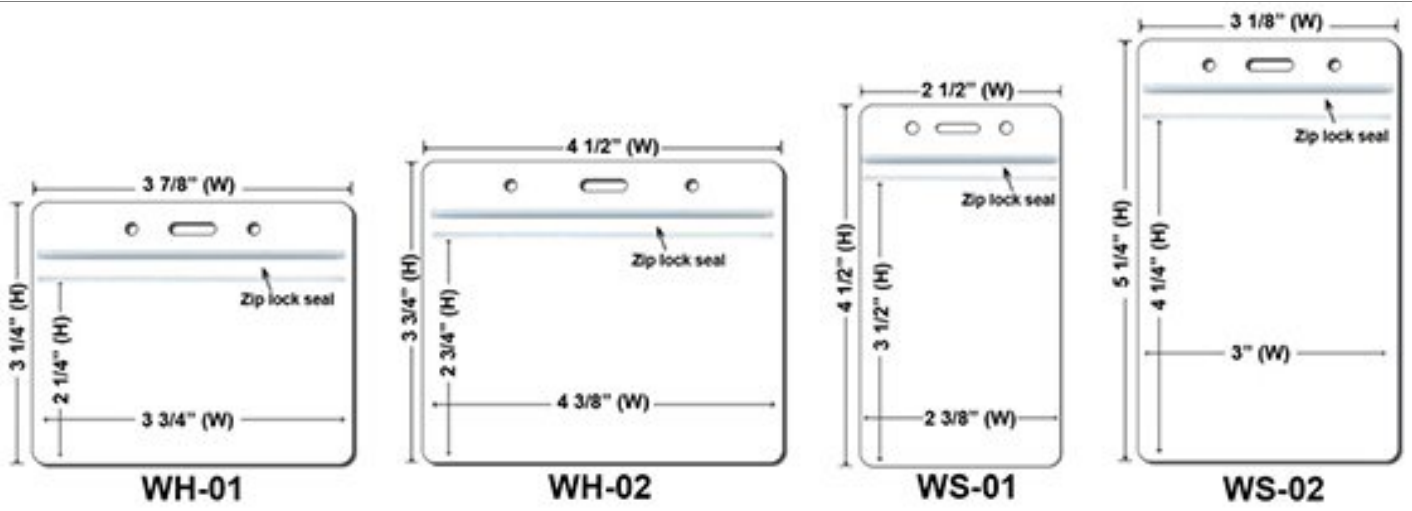

Buckle Release

BreakaWay

Cell Phone Attachment

**Lanyard stitching Options
(Price On a P)**

Plastic Badge Holders(Price On a P)

QTY	100-499	500-999	1000-1999	2000-4999	5000-9999	10000	25000
WS-01	\$1.14	\$0.60	\$0.52	\$0.48	\$0.44	\$0.42	\$0.40
WS-02	\$1.14	\$0.60	\$0.52	\$0.48	\$0.44	\$0.42	\$0.40
WH-01	\$1.14	\$0.60	\$0.52	\$0.48	\$0.44	\$0.42	\$0.40
WH-02	\$1.14	\$0.60	\$0.52	\$0.48	\$0.44	\$0.42	\$0.40