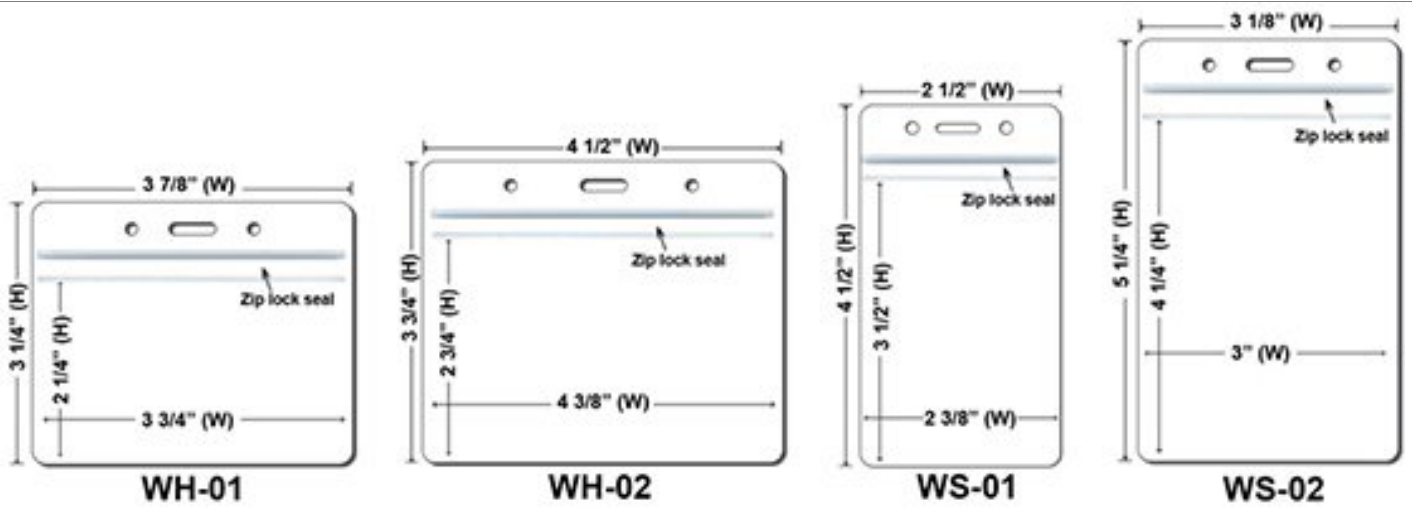

BreakaWay

Cell Phone Attachment

**Lanyard stitching Options
(Price On a P)**

Plastic Badge Holders(Price On a P)

QTY	100-499	500-999	1000-1999	2000-4999	5000-9999	10000	25000
WS-01	\$1.14	\$0.60	\$0.52	\$0.48	\$0.44	\$0.42	\$0.40
WS-02	\$1.14	\$0.60	\$0.52	\$0.48	\$0.44	\$0.42	\$0.40
WH-01	\$1.14	\$0.60	\$0.52	\$0.48	\$0.44	\$0.42	\$0.40
WH-02	\$1.14	\$0.60	\$0.52	\$0.48	\$0.44	\$0.42	\$0.40