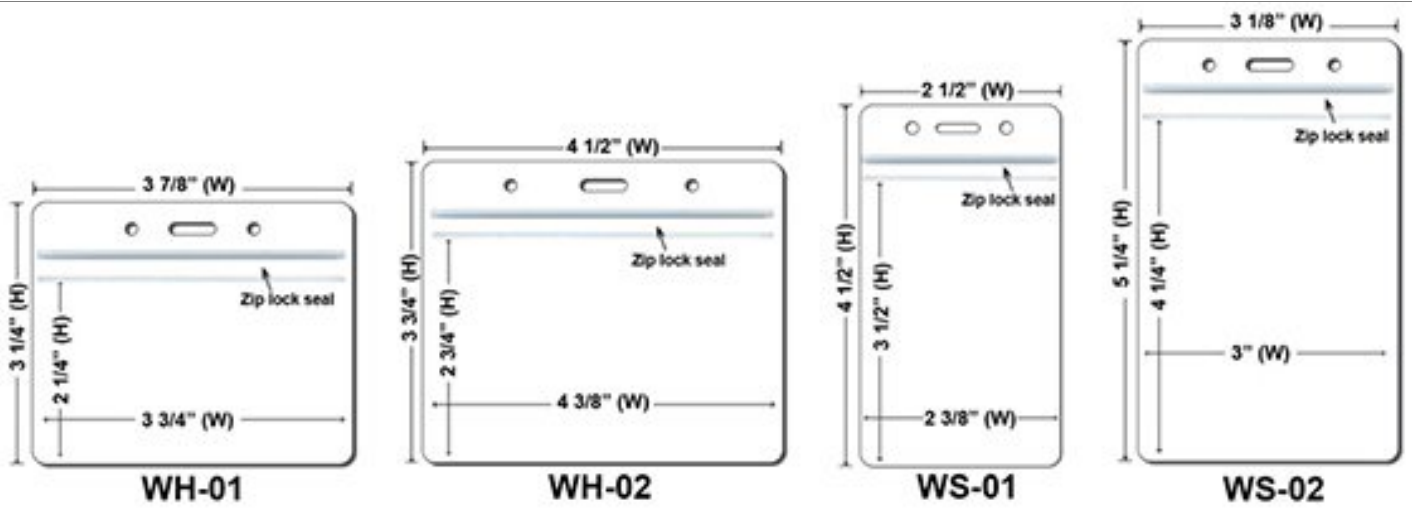

Buckle Release

BreakaWay

Cell Phone Attachment

**Lanyard stitching Options  
(Price On a P)**

**Plastic Badge Holders(Price On a P)**

| QTY   | 100-499 | 500-999 | 1000-1999 | 2000-4999 | 5000-9999 | 10000  | 25000  |
|-------|---------|---------|-----------|-----------|-----------|--------|--------|
| WS-01 | \$1.14  | \$0.60  | \$0.52    | \$0.48    | \$0.44    | \$0.42 | \$0.40 |
| WS-02 | \$1.14  | \$0.60  | \$0.52    | \$0.48    | \$0.44    | \$0.42 | \$0.40 |
| WH-01 | \$1.14  | \$0.60  | \$0.52    | \$0.48    | \$0.44    | \$0.42 | \$0.40 |
| WH-02 | \$1.14  | \$0.60  | \$0.52    | \$0.48    | \$0.44    | \$0.42 | \$0.40 |