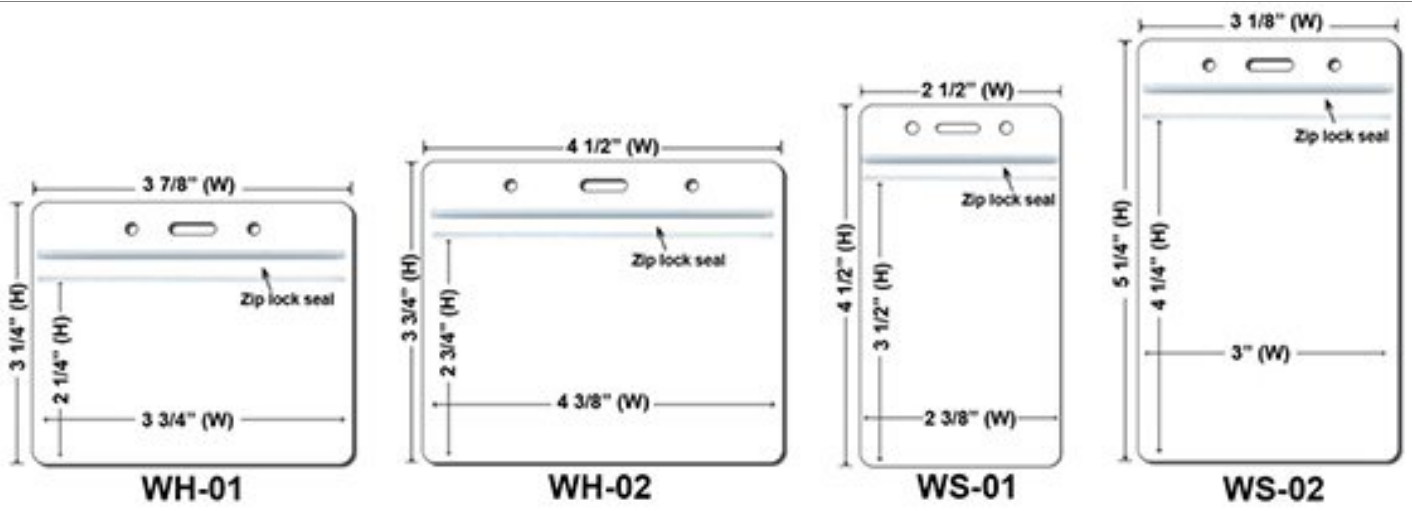

Buckle Release

BreakaWay

Cell Phone Attachment

**Lanyard stitching Options  
(Price On a P)**

**Plastic Badge Holders(Price On a P)**

QTY	100-499	500-999	1000-1999	2000-4999	5000-9999	10000	25000
WS-01	\$1.14	\$0.60	\$0.52	\$0.48	\$0.44	\$0.42	\$0.40
WS-02	\$1.14	\$0.60	\$0.52	\$0.48	\$0.44	\$0.42	\$0.40
WH-01	\$1.14	\$0.60	\$0.52	\$0.48	\$0.44	\$0.42	\$0.40
WH-02	\$1.14	\$0.60	\$0.52	\$0.48	\$0.44	\$0.42	\$0.40