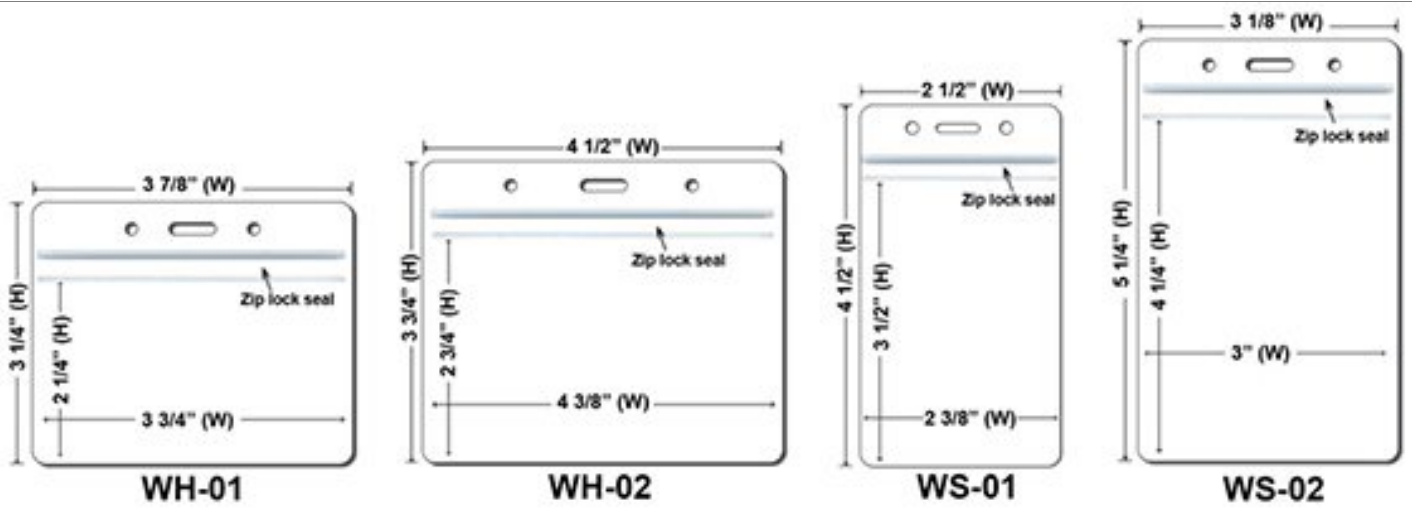

Buckle Release

BreakaWay

Cell Phone Attachment

**Lanyard stitching Options
(Price On a P)**

Plastic Badge Holders(Price On a P)

| QTY | 100-499 | 500-999 | 1000-1999 | 2000-4999 | 5000-9999 | 10000 | 25000 |
|-------|---------|---------|-----------|-----------|-----------|--------|--------|
| WS-01 | \$1.14 | \$0.60 | \$0.52 | \$0.48 | \$0.44 | \$0.42 | \$0.40 |
| WS-02 | \$1.14 | \$0.60 | \$0.52 | \$0.48 | \$0.44 | \$0.42 | \$0.40 |
| WH-01 | \$1.14 | \$0.60 | \$0.52 | \$0.48 | \$0.44 | \$0.42 | \$0.40 |
| WH-02 | \$1.14 | \$0.60 | \$0.52 | \$0.48 | \$0.44 | \$0.42 | \$0.40 |