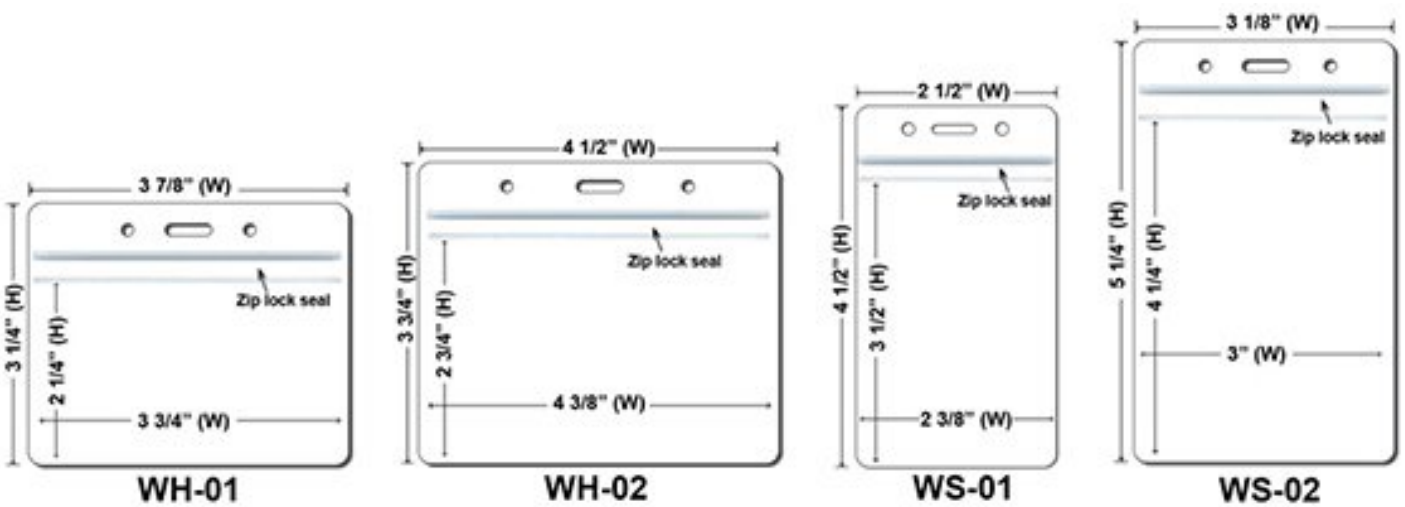

QTY	100-499	500-999	1000-1999	2000-4999	5000-9999	10000	25000
WS-01	$1.14	$0.60	$0.52	$0.48	$0.44	$0.42	$0.40