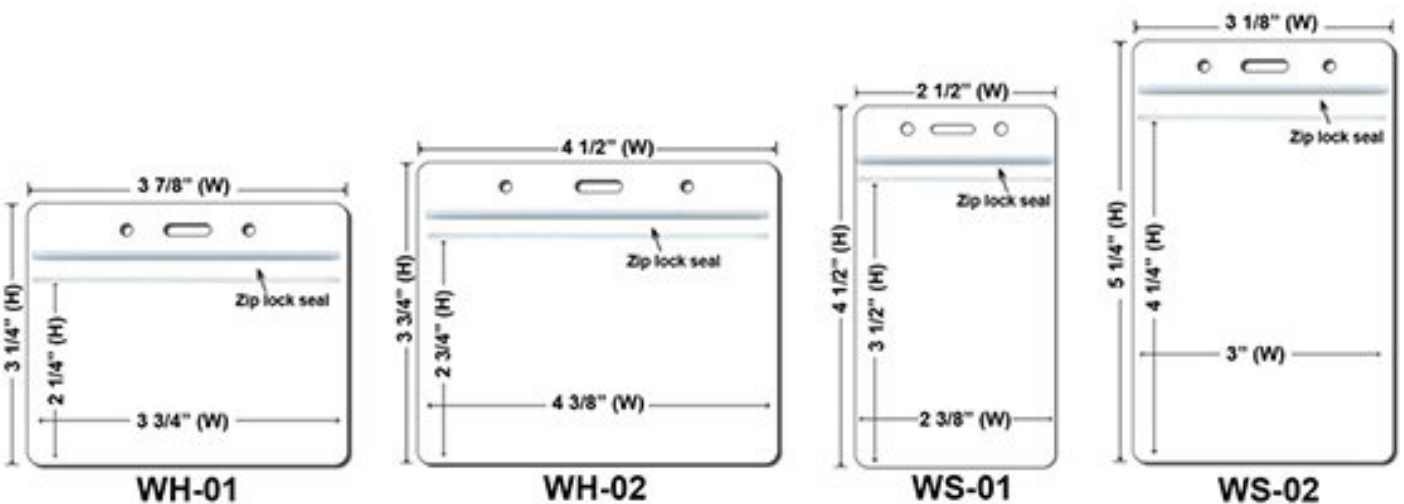

Buckle Release

BreakaWay

Cell Phone Attachment

**Lanyard stitching Options
(Price On a P)**

Plastic Badge Holders(Price On a P)

QTY	100-499	500-999	1000-1999	2000-4999	5000-9999	10000	25000
WS-01	\$1.14	\$0.60	\$0.52	\$0.48	\$0.44	\$0.42	\$0.40
WS-02	\$1.14	\$0.60	\$0.52	\$0.48	\$0.44	\$0.42	\$0.40
WH-01	\$1.14	\$0.60	\$0.52	\$0.48	\$0.44	\$0.42	\$0.40
WH-02	\$1.14	\$0.60	\$0.52	\$0.48	\$0.44	\$0.42	\$0.40