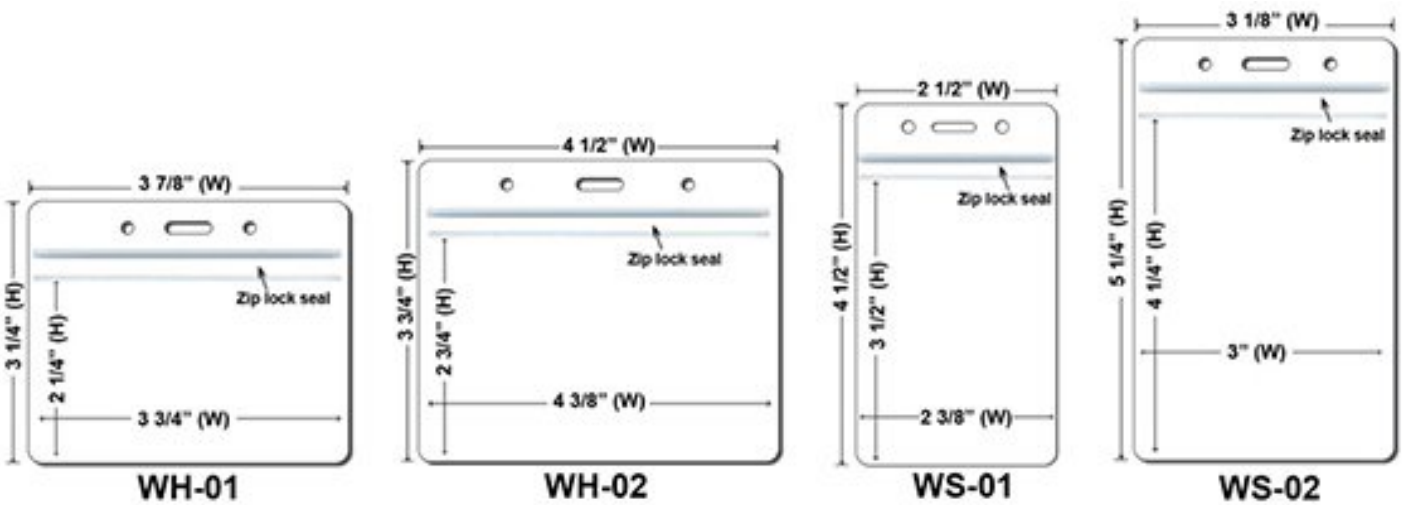

QTY	100-499	500-999	1000-1999	2000-4999	5000-9999	10000	25000
WS-01	$1.14	$0.60	$0.52	$0.48	$0.44	$0.42	$0.40
WS-02	$1.14	$0.60	$0.52	$0.48	$0.44	$0.42	$0.40
WH-01	$1.14	$0.60	$0.52	$0.48	$0.44	$0.42	$0.40
WH-02	$1.14	$0.60	$0.52	$0.48	$0.44	$0.42	$0.40

Vertical & Horizontal Haux Leather Badge Holders(Price On a P)