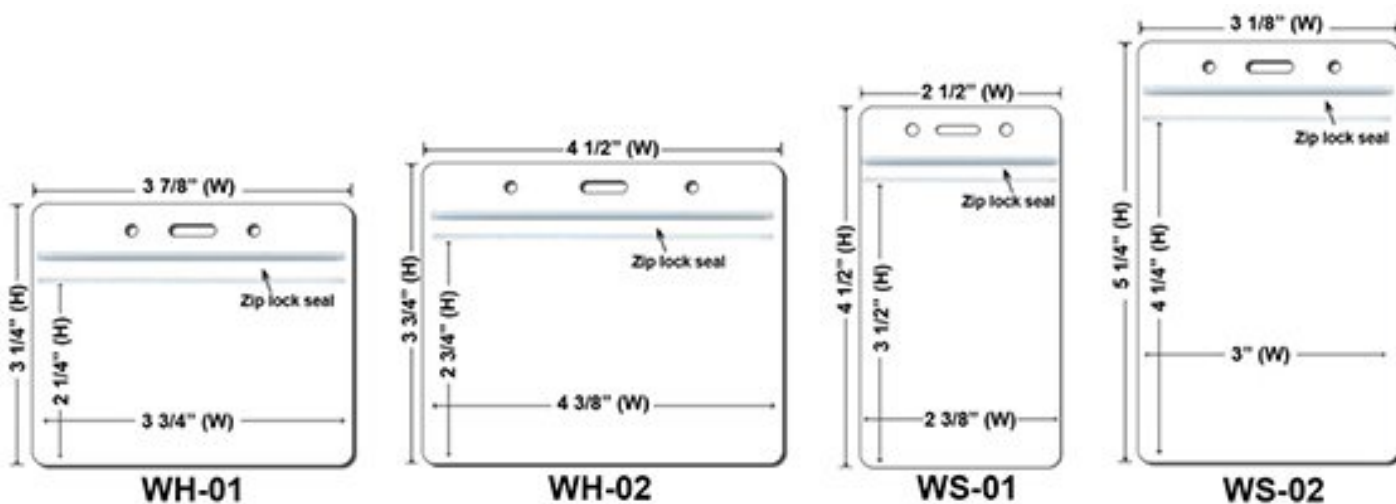

Plastic Badge Holders (Price On a P)

QTY	100-499	500-999	1000-1999	2000-4999	5000-9999	10000	25000
WS-01	$1.14	$0.60	$0.52	$0.48	$0.44	$0.42	$0.40
WS-02	$1.14	$0.60	$0.52	$0.48	$0.44	$0.42	$0.40
WH-01	$1.14	$0.60	$0.52	$0.48	$0.44	$0.42	$0.40
WH-02	$1.14	$0.60	$0.52	$0.48	$0.44	$0.42	$0.40