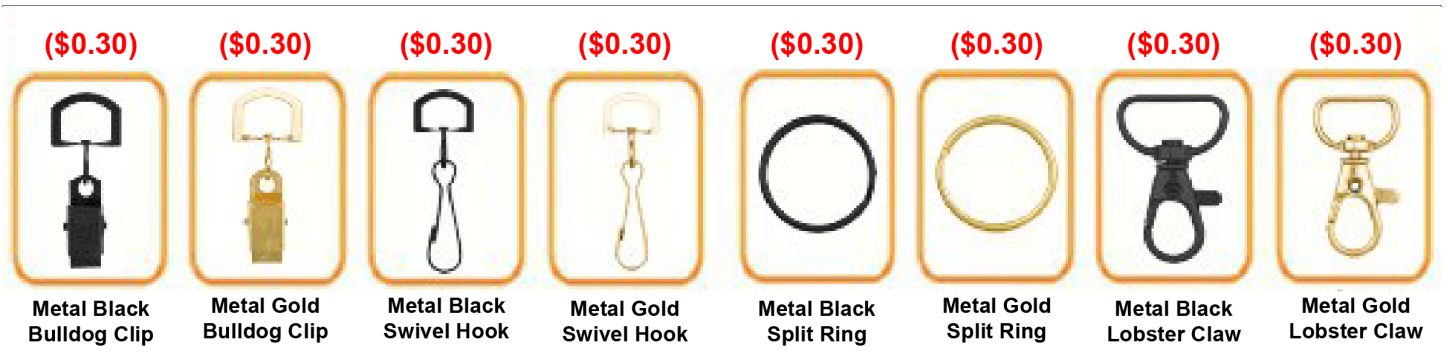

LANYARDS DYESUBLIMATED FULL COLOR

Product #	DS98409-PFP
Material	Heat Transfer Polyester Material
Imprint	Dye - Sublimated
Additional Options	<p>Add Another Lanyard Color : \$50(P)</p> <p>Add Individual Bag: \$0.08/ each (P)</p> <p>Second clip attachment on lanyards: \$0.40/each(P) (CL-01 to CL-05)</p> <p>Second clip attachment on lanyards: \$0.80/each(P) (CL-06 to CL-09)</p> <p>Digital Proof: \$20(P)(Required)</p> <p>Add metal crimp - \$0.10(P)/each</p> <p>Imprint area of ID reel is around 20mm in diameter.</p> <p>View Printable Size Chart:Click Here</p>
Prices Include	FREE PMS Color Match
Color	Additional color will be counted as a separate order. View PMS Colors (click here for PMS color chart)

STOCK COLORS

Attachment(Price On a P)

Gold & Black Metal Clip Attachment(Price On a P)

Newly Arrived Clip Attachment(Price On a P)

Carabiner Keychain Attachments(Price On a P)

Extra Options(Price On a P)

Buckle Release