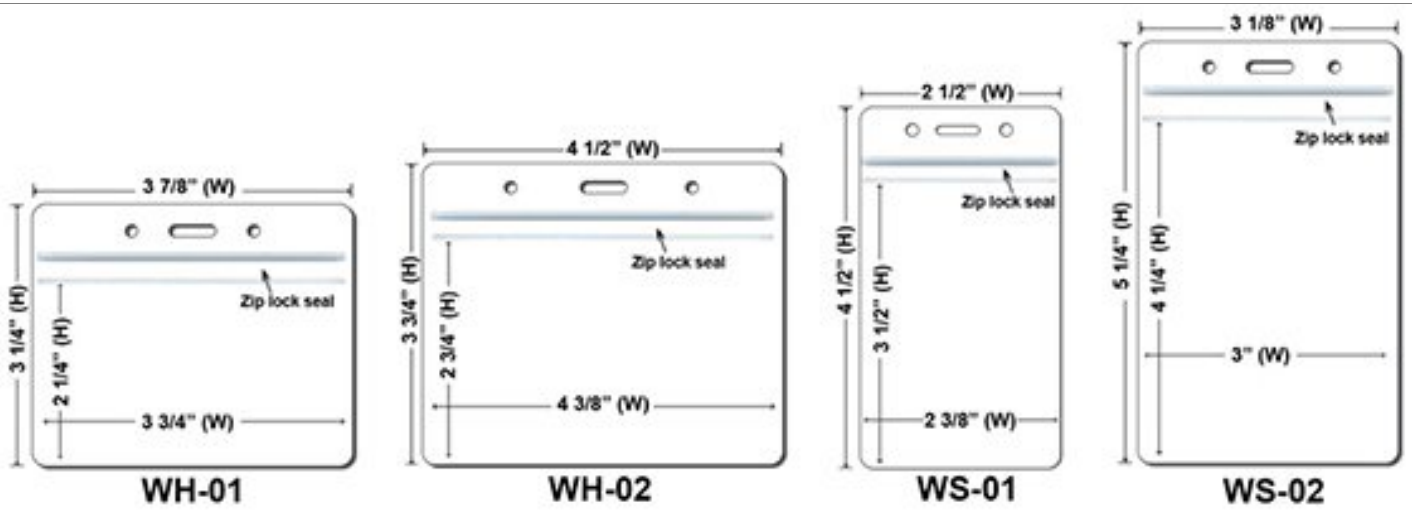

### Extra Options(Price On a P)

Buckle Release

BreakaWay

Cell Phone Attachment

**Lanyard stitching Options  
(Price On a P)**

**Plastic Badge Holders(Price On a P)**

QTY	100-499	500-999	1000-1999	2000-4999	5000-9999	10000	25000
WS-01	\$1.14	\$0.60	\$0.52	\$0.48	\$0.44	\$0.42	\$0.40
WS-02	\$1.14	\$0.60	\$0.52	\$0.48	\$0.44	\$0.42	\$0.40
WH-01	\$1.14	\$0.60	\$0.52	\$0.48	\$0.44	\$0.42	\$0.40
WH-02	\$1.14	\$0.60	\$0.52	\$0.48	\$0.44	\$0.42	\$0.40