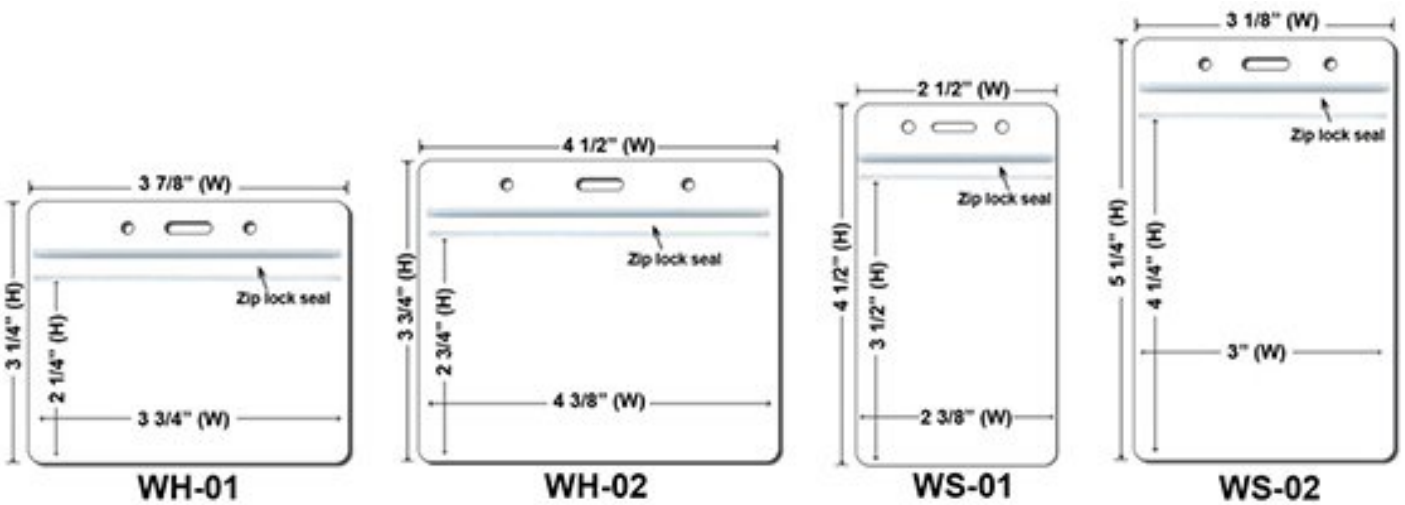

**Newly Arrived Clip
Attachment(Price On a P)**

Carabiner Keychain Attachments(Price On a P)

Extra Options(Price On a P)

Lanyard stitching Options

(Price On a P)

Plastic Badge Holders(Price On a P)

QTY	100-499	500-999	1000-1999	2000-4999	5000-9999	10000	25000
WS-01	\$1.14	\$0.60	\$0.52	\$0.48	\$0.44	\$0.42	\$0.40
WS-02	\$1.14	\$0.60	\$0.52	\$0.48	\$0.44	\$0.42	\$0.40
WH-01	\$1.14	\$0.60	\$0.52	\$0.48	\$0.44	\$0.42	\$0.40
WH-02	\$1.14	\$0.60	\$0.52	\$0.48	\$0.44	\$0.42	\$0.40