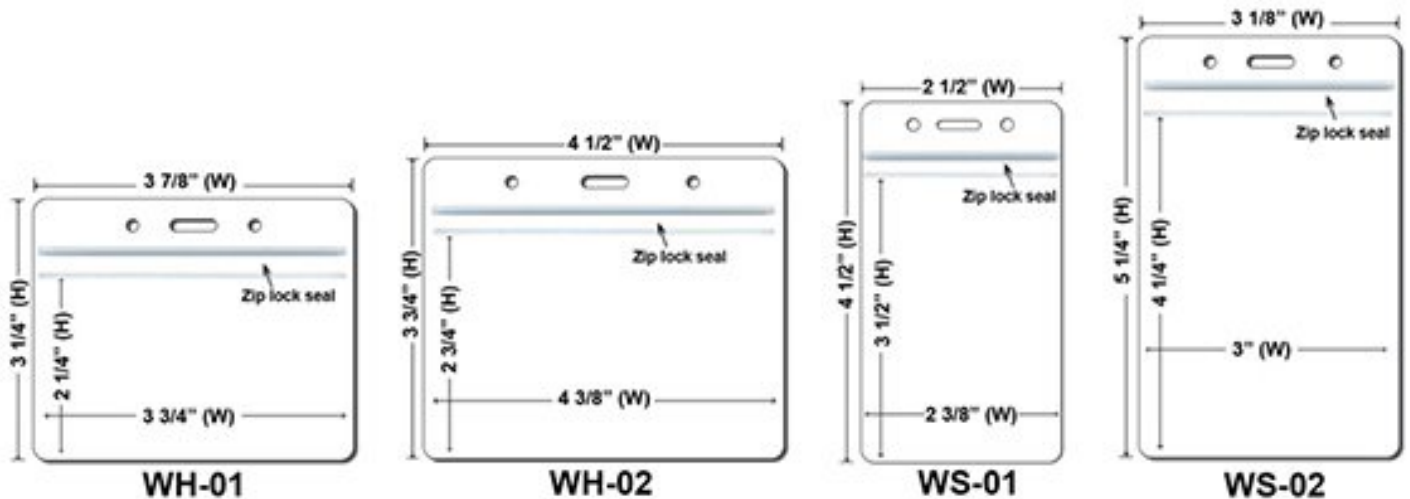

Plastic Badge Holders(Price On a P)

QTY	100-499	500-999	1000-1999	2000-4999	5000-9999	10000	25000
WS-01	$1.14	$0.60	$0.52	$0.48	$0.44	$0.42	$0.40
WS-02	$1.14	$0.60	$0.52	$0.48	$0.44	$0.42	$0.40
WH-01	$1.14	$0.60	$0.52	$0.48	$0.44	$0.42	$0.40
WH-02	$1.14	$0.60	$0.52	$0.48	$0.44	$0.42	$0.40

Vertical & Horizontal Haux Leather Badge Holders(Price On a P)

Qty	0-99	100