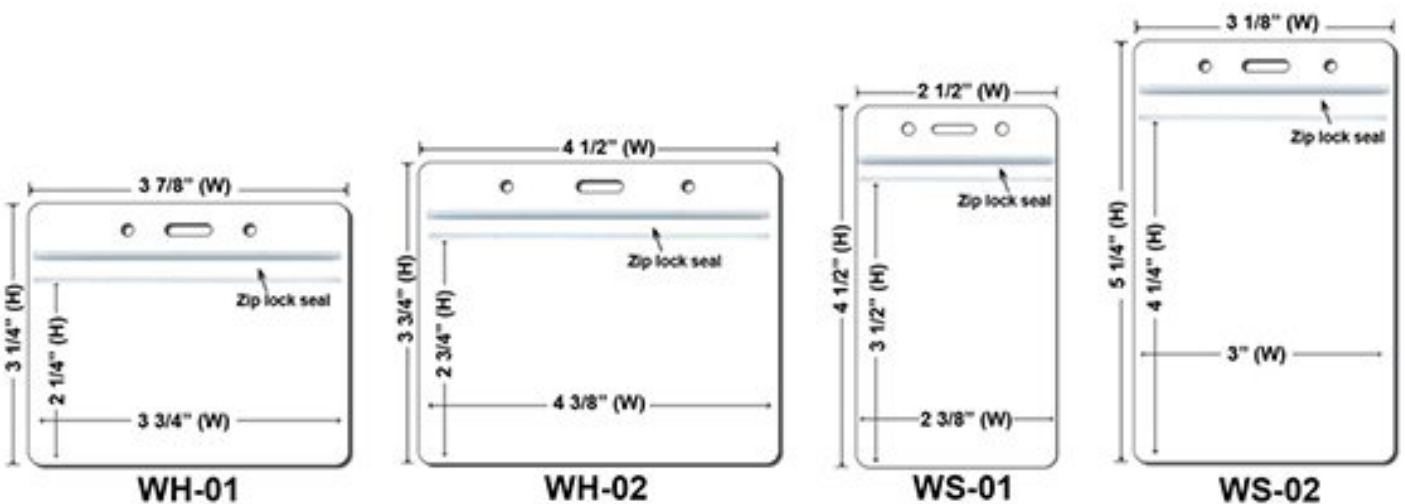

### Extra Options(Price On a P)

Buckle Release

BreakaWay

Cell Phone Attachment

**Lanyard stitching Options  
(Price On a P)**

**Plastic Badge Holders(Price On a P)**

QTY	100-499	500-999	1000-1999	2000-4999	5000-9999	10000	25000
WS-01	\$1.14	\$0.60	\$0.52	\$0.48	\$0.44	\$0.42	\$0.40
WS-02	\$1.14	\$0.60	\$0.52	\$0.48	\$0.44	\$0.42	\$0.40
WH-01	\$1.14	\$0.60	\$0.52	\$0.48	\$0.44	\$0.42	\$0.40
WH-02	\$1.14	\$0.60	\$0.52	\$0.48	\$0.44	\$0.42	\$0.40