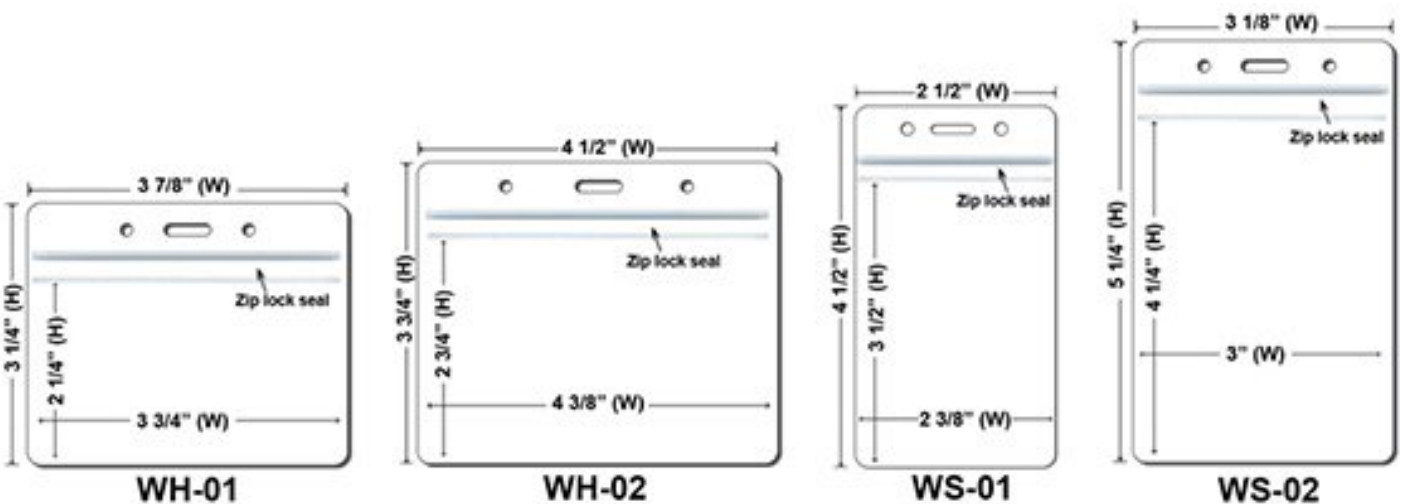

Buckle Release

BreakaWay

Cell Phone Attachment

**Lanyard stitching Options
(Price On a P)**

Plastic Badge Holders(Price On a P)

| QTY | 100-499 | 500-999 | 1000-1999 | 2000-4999 | 5000-9999 | 10000 | 25000 |
|-------|---------|---------|-----------|-----------|-----------|--------|--------|
| WS-01 | \$1.14 | \$0.60 | \$0.52 | \$0.48 | \$0.44 | \$0.42 | \$0.40 |
| WS-02 | \$1.14 | \$0.60 | \$0.52 | \$0.48 | \$0.44 | \$0.42 | \$0.40 |
| WH-01 | \$1.14 | \$0.60 | \$0.52 | \$0.48 | \$0.44 | \$0.42 | \$0.40 |
| WH-02 | \$1.14 | \$0.60 | \$0.52 | \$0.48 | \$0.44 | \$0.42 | \$0.40 |