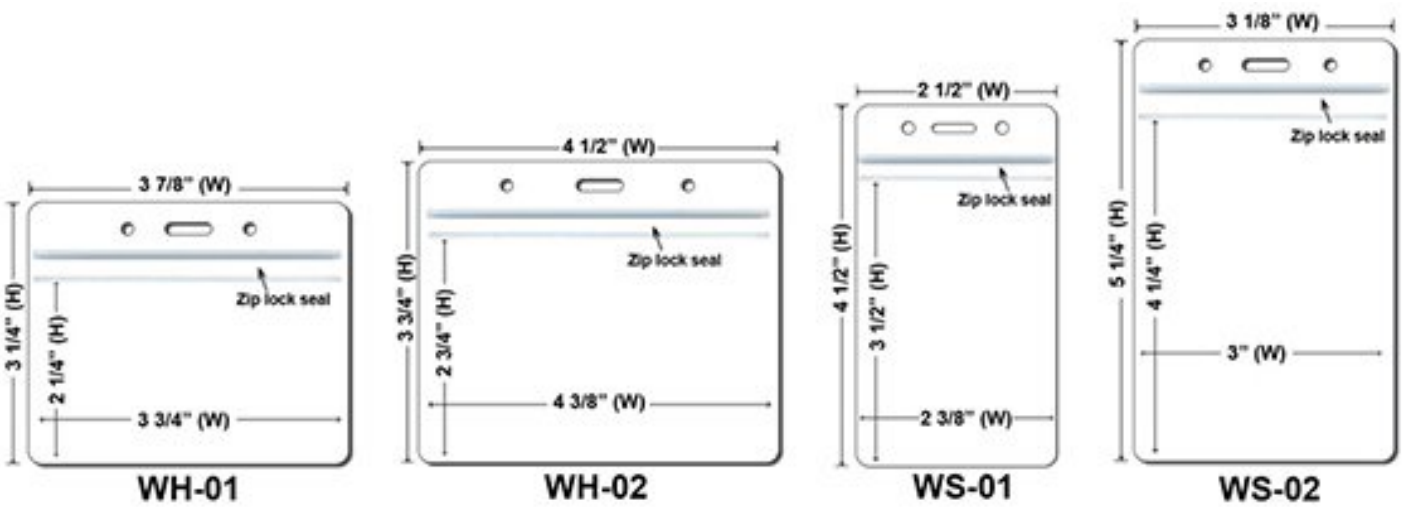

Buckle Release

BreakaWay

Cell Phone Attachment

**Lanyard stitching Options  
(Price On a P)**

**Plastic Badge Holders(Price On a P)**

QTY	100-499	500-999	1000-1999	2000-4999	5000-9999	10000	25000
WS-01	\$1.14	\$0.60	\$0.52	\$0.48	\$0.44	\$0.42	\$0.40
WS-02	\$1.14	\$0.60	\$0.52	\$0.48	\$0.44	\$0.42	\$0.40
WH-01	\$1.14	\$0.60	\$0.52	\$0.48	\$0.44	\$0.42	\$0.40
WH-02	\$1.14	\$0.60	\$0.52	\$0.48	\$0.44	\$0.42	\$0.40