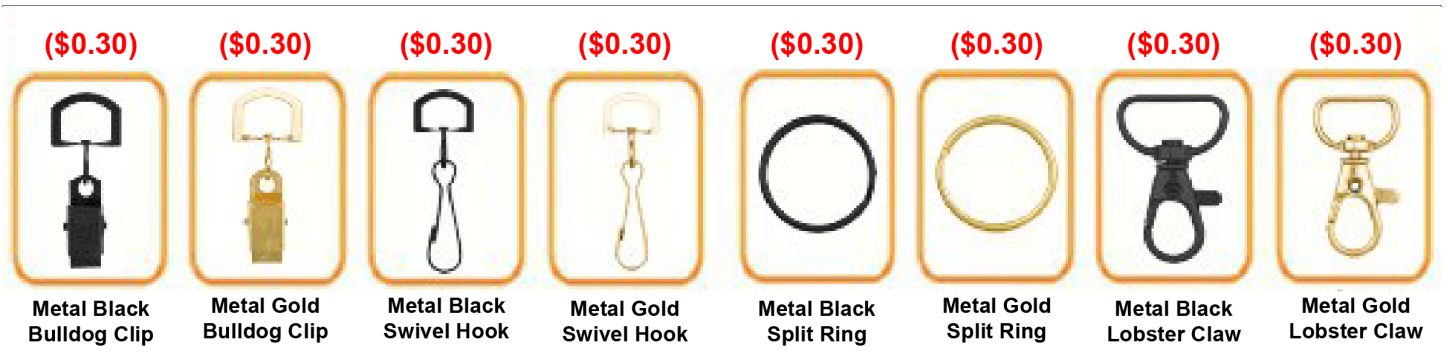

STOCK COLORS

Attachment(Price On a P)

Gold & Black Metal Clip Attachment(Price On a P)

Newly Arrived Clip Attachment(Price On a P)

Carabiner Keychain Attachments(Price On a P)

Extra Options(Price On a P)

Buckle Release