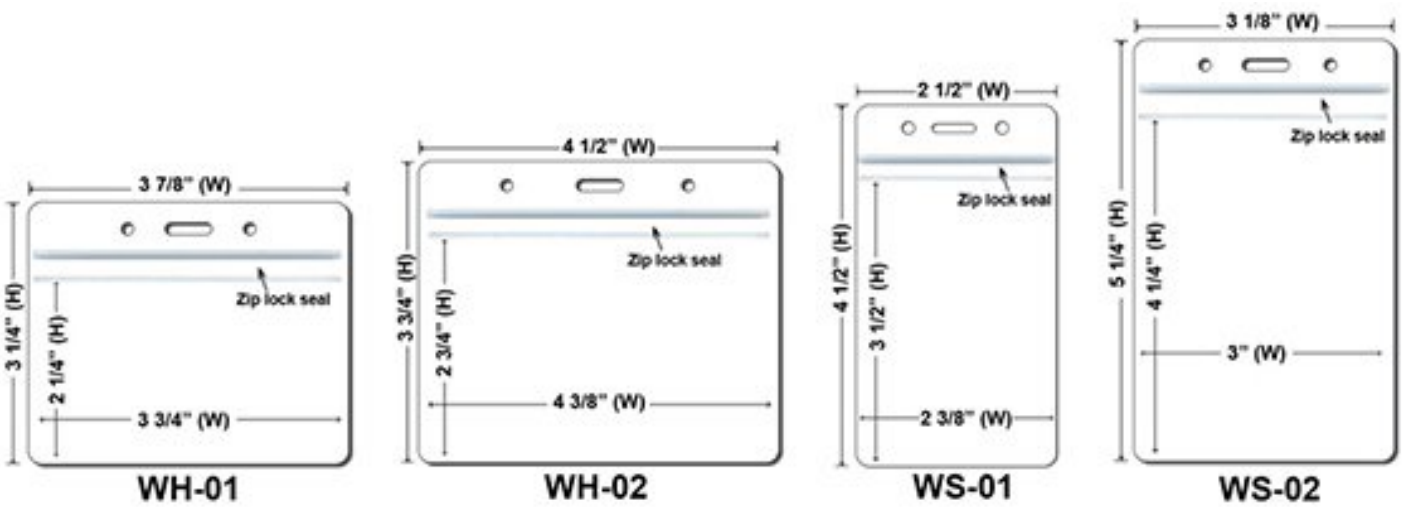

Buckle Release

Safety Breakaway
.20 / Each

BreakaWay

Cell Phone Attachment
.40 / Each

Cell Phone Attachment

**Lanyard stitching Options
(Price On a P)**

Plastic Badge Holders(Price On a P)

QTY	100-499	500-999	1000-1999	2000-4999	5000-9999	10000	25000
WS-01	\$1.14	\$0.60	\$0.52	\$0.48	\$0.44	\$0.42	\$0.40
WS-02	\$1.14	\$0.60	\$0.52	\$0.48	\$0.44	\$0.42	\$0.40
WH-01	\$1.14	\$0.60	\$0.52	\$0.48	\$0.44	\$0.42	\$0.40
WH-02	\$1.14	\$0.60	\$0.52	\$0.48	\$0.44	\$0.42	\$0.40