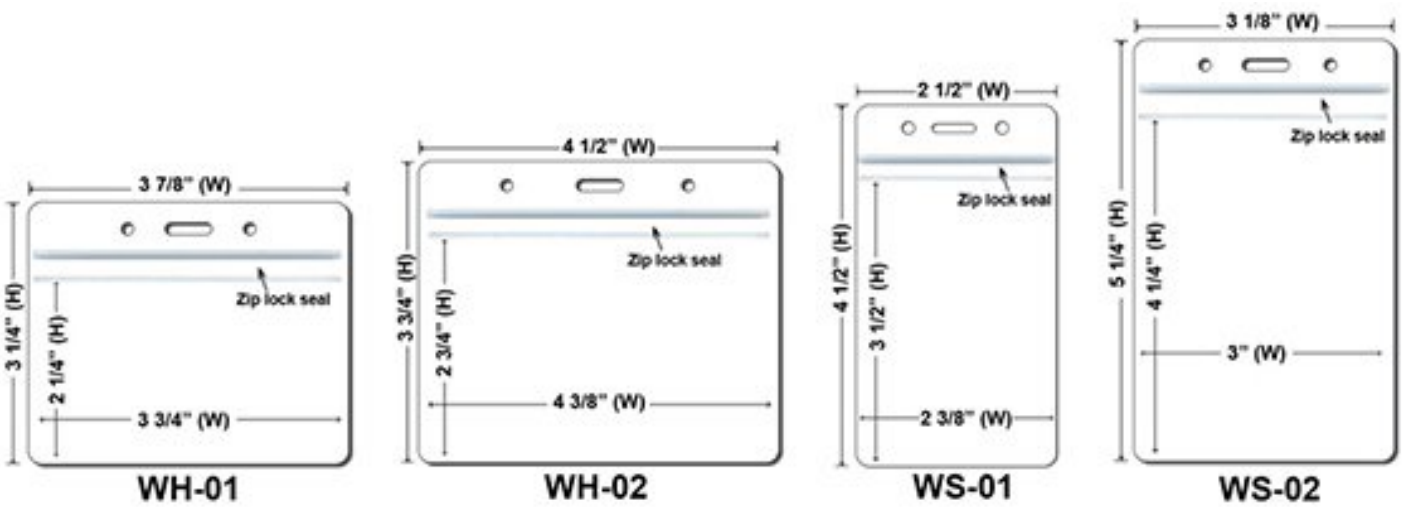

BreakaWay

Cell Phone Attachment

**Lanyard stitching Options
(Price On a P)**

Plastic Badge Holders(Price On a P)

QTY	100-499	500-999	1000-1999	2000-4999	5000-9999	10000	25000
WS-01	\$1.14	\$0.60	\$0.52	\$0.48	\$0.44	\$0.42	\$0.40
WS-02	\$1.14	\$0.60	\$0.52	\$0.48	\$0.44	\$0.42	\$0.40
WH-01	\$1.14	\$0.60	\$0.52	\$0.48	\$0.44	\$0.42	\$0.40
WH-02	\$1.14	\$0.60	\$0.52	\$0.48	\$0.44	\$0.42	\$0.40