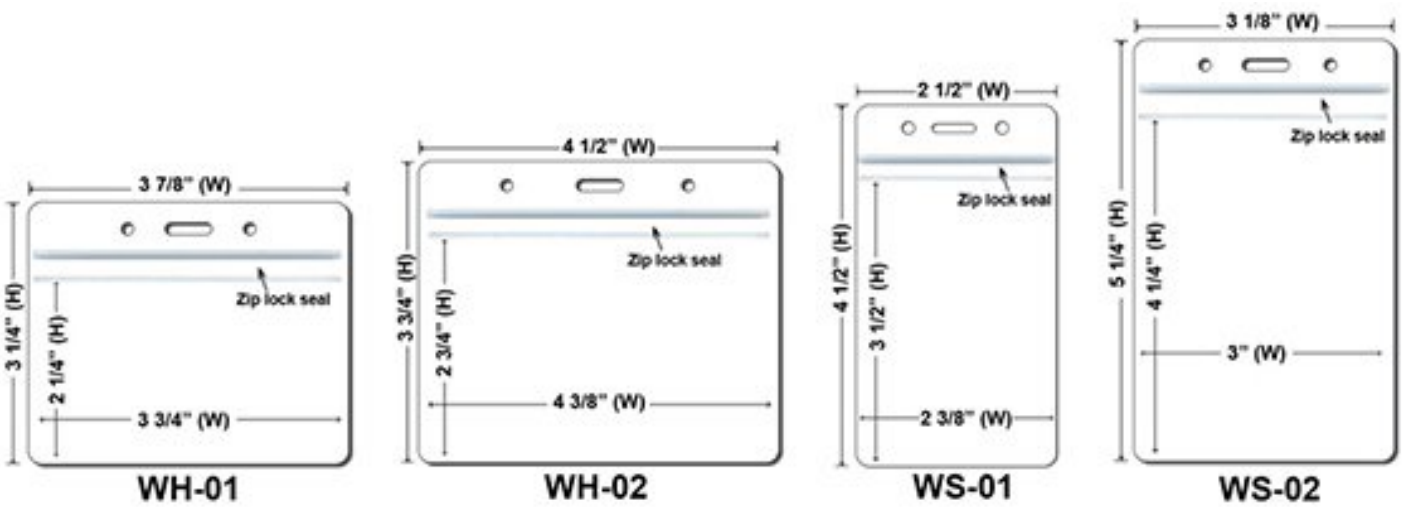

Buckle Release

**Safety
Breakaway**
.20 / Each

BreakaWay

**Cell Phone
Attachment**
.40 / Each

Cell Phone Attachment

**Lanyard stitching Options
(Price On a P)**

Plastic Badge Holders(Price On a P)

QTY	100-499	500-999	1000-1999	2000-4999	5000-9999	10000	25000
WS-01	\$1.14	\$0.60	\$0.52	\$0.48	\$0.44	\$0.42	\$0.40
WS-02	\$1.14	\$0.60	\$0.52	\$0.48	\$0.44	\$0.42	\$0.40
WH-01	\$1.14	\$0.60	\$0.52	\$0.48	\$0.44	\$0.42	\$0.40
WH-02	\$1.14	\$0.60	\$0.52	\$0.48	\$0.44	\$0.42	\$0.40